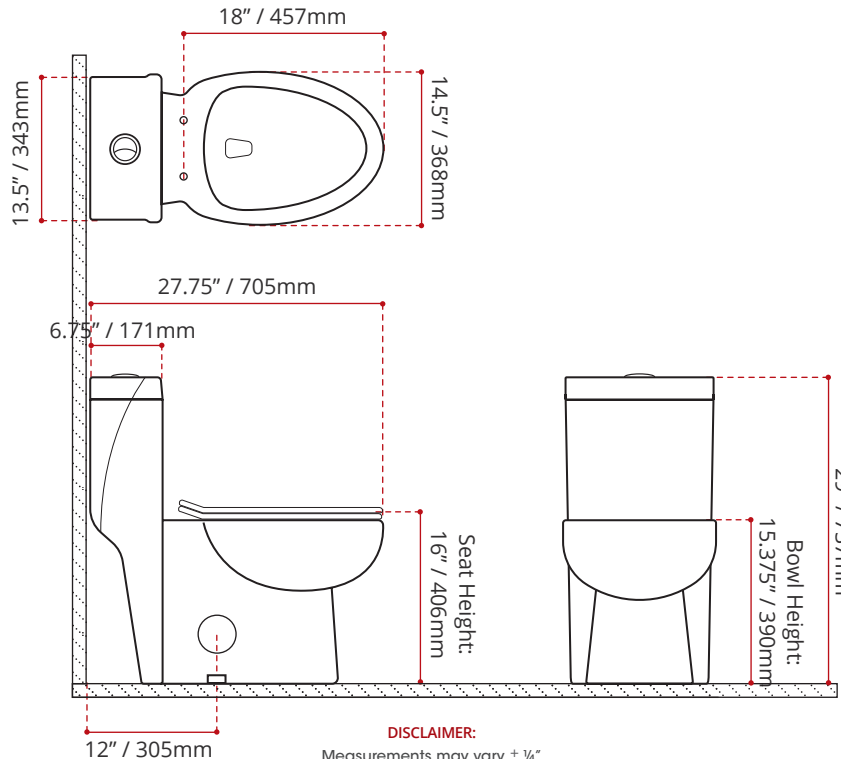

### DESCRIPTION:

- One piece & dual siphonic flush skirted toilet
- **Fully glazed P-trap to prevent clogging**
- Soft closing seat & white porcelain lid included
- Eco-friendly low consumption
- 12" rough-in & powerful 3" flushing valve
- 100% factory flush tested
- Complies with CSA & IAPMO standards

BOWL HEIGHT	LITRES PER FLUSH	MaP RATING
STANDARD HEIGHT: 15.375" / 390mm	<b>3LPF</b> <b>6LPF</b>	<b>850g</b>

### SHIPPING INFORMATION:

- Length: 16" / 406 mm
- Width: 29" / 737mm
- Height: 32" / 813mm
- Net Weight: 45 kg / 99 lbs
- Gross Weight: 50 kg / 110 lbs

*These dimensions and specifications are subject to change without notice*