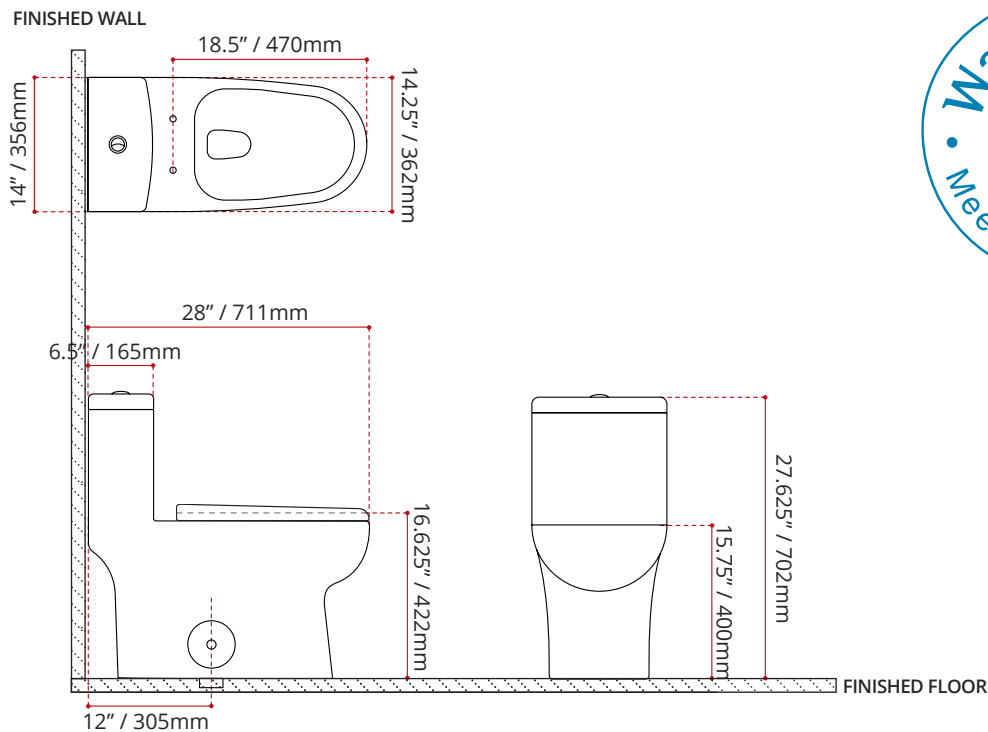

**DESCRIPTION:**

- One piece, dual siphonic flush skirted toilet
- **MATTE BLACK FINISH**
- Fully glazed P-trap to prevent clogging
- Soft closing seat & white porcelain lid included
- 12" rough-in & powerful 3" flushing valve
- 100% factory flush tested
- Complies with CSA & IAPMO standards

BOWL HEIGHT	LITRES PER FLUSH	MaP RATING
STANDARD HEIGHT: 15.75" / 400mm	<b>3LPF</b> <b>4.5LPF</b>	<b>1000g</b>

**SHIPPING INFORMATION:**

- Length: 16" / 406 mm
- Width: 30" / 762mm
- Height: 30" / 762mm
- Net Weight: 45 kg / 99 lbs
- Gross Weight: 50 kg / 110 lbs

**DISCLAIMER: Measurements may vary ± 1/8" (Diagram Not to scale)**

*These dimensions and specifications are subject to change without notice*