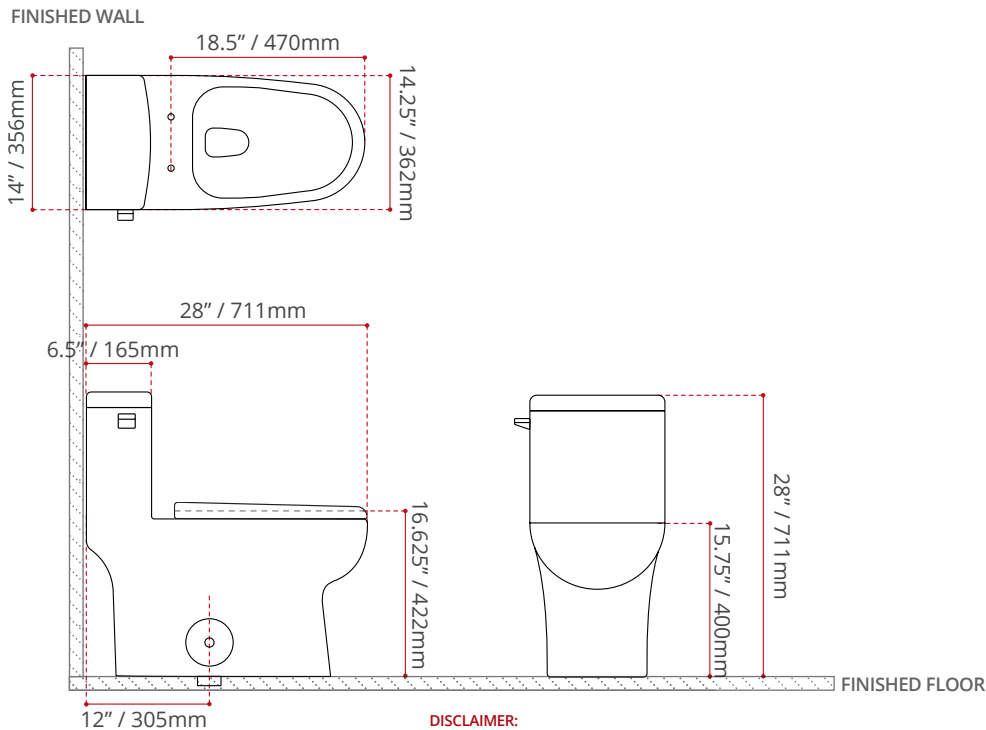

### DESCRIPTION:

- One piece, single flush skirted toilet
- Fully glazed P-trap to prevent clogging
- Soft closing seat & white porcelain lid included
- 12" rough-in & powerful 3" flushing valve
- 100% factory flush tested
- Complies with CSA & IAPMO standards

BOWL HEIGHT	LITRES PER FLUSH	MaP RATING
STANDARD HEIGHT: 15.75" / 400mm	<b>4.84LPF</b>	<b>1000g</b>

### SHIPPING INFORMATION:

- Length: 16" / 406 mm
- Width: 30" / 762mm
- Height: 30" / 762mm
- Net Weight: 45 kg / 99 lbs
- Gross Weight: 50 kg / 110 lbs

**DISCLAIMER:**  
Measurements may vary  $\pm \frac{1}{4}$ "  
(Diagram Not to scale)

*These dimensions and specifications are subject to change without notice*