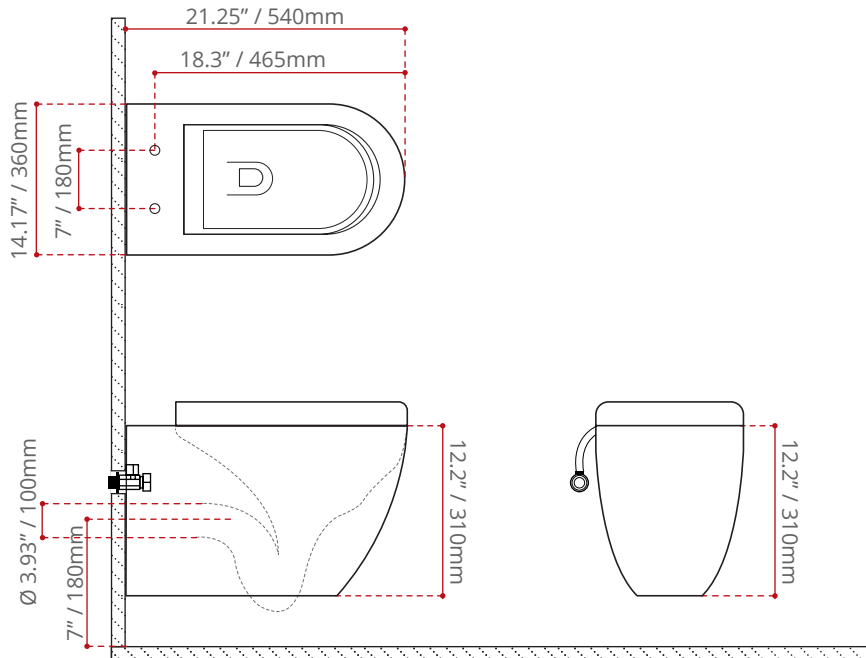

DESCRIPTION:

- One piece wall-hung toilet
- Soft closing seat & white porcelain lid included
- Eco-friendly low consumption
- Self-clean glazing
- Rimless washdown dual flush system
- Pipe glazed with antibacterial
- Universal trap for P trap installation
- 100% factory flush tested
- Complies with CSA & IAPMO standards

LITRES PER FLUSH

Small Flush: 3LPF

Big Flush: 6LPF

SHIPPING INFORMATION:

- Length: 22" / 560 mm
- Width: 17.5" / 445mm
- Height: 15.75" / 400mm
- Net Weight: 33 kg / 72.75 lbs
- Gross Weight: 35 kg / 77.1 lbs

DISCLAIMER: Measurements may vary 1/4" (Diagram Not to scale)
These dimensions and specifications are subject to change without notice