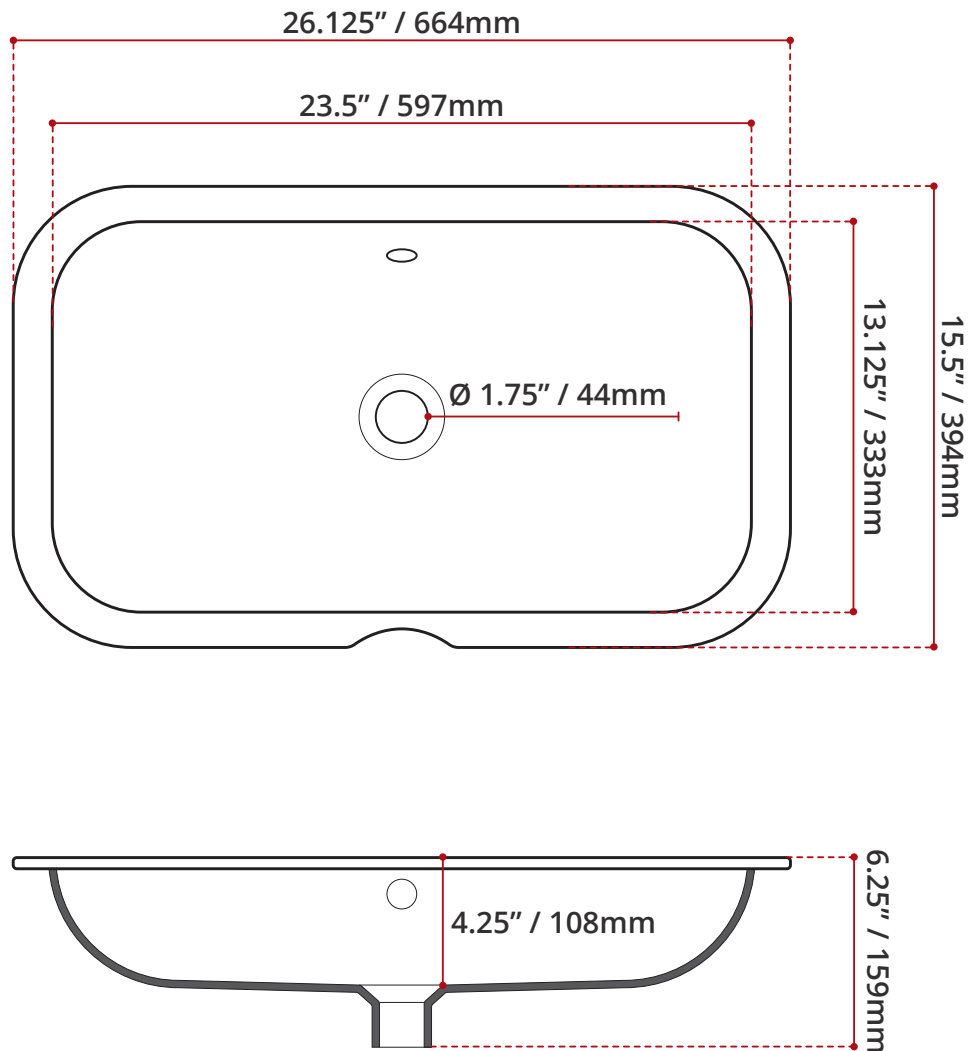

Product images are for illustration purposes only. Actual product(s) may vary.

DESCRIPTION

- **Made in Italy**
- Undermount Ceramic basin
- Matte Black finish
- With Overflow
- Drain assembly sold separately
- Sleek design
- Complies with CSA & IAPMO standards

DISCLAIMER: Measurements may vary $\pm \frac{1}{4}"$ (Diagram Not to scale)