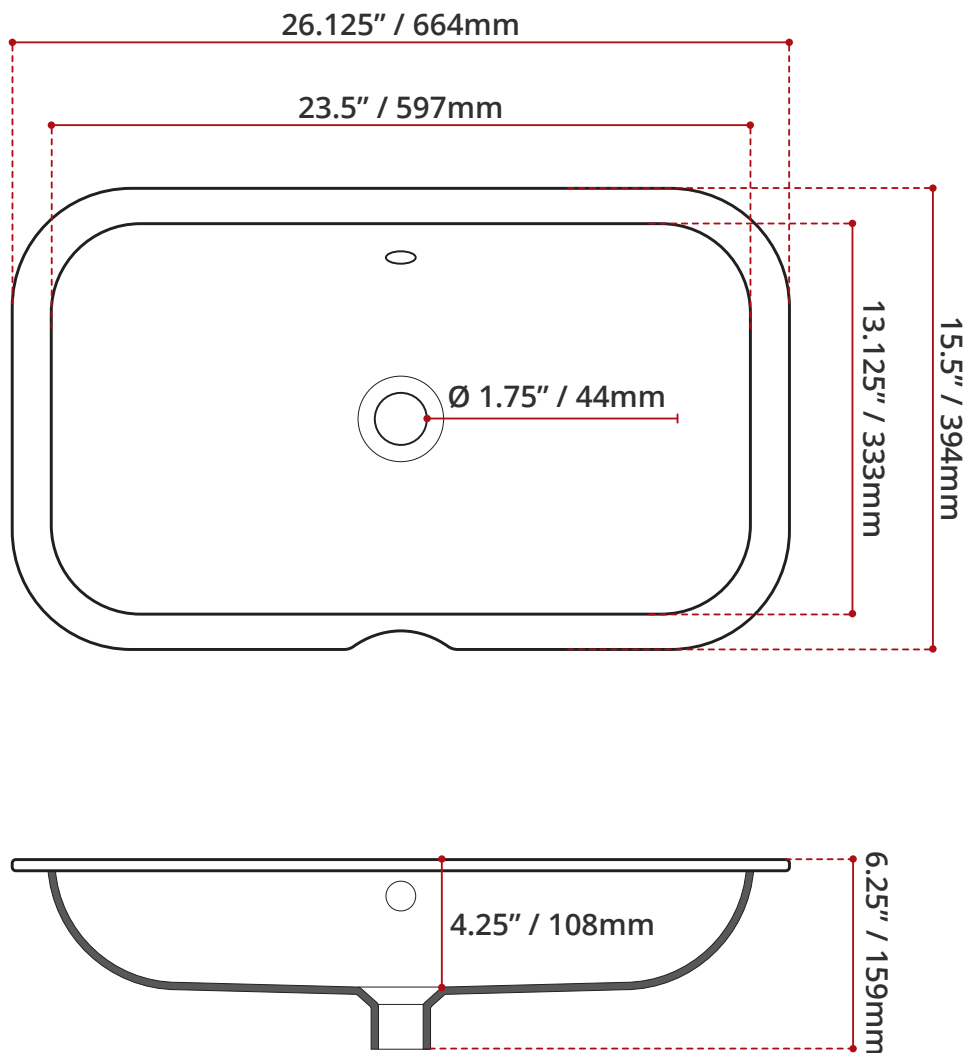

Product images are for illustration purposes only. Actual product(s) may vary.

DESCRIPTION

- **Made in Italy**
- Undermount Ceramic basin
- Gloss white finish
- With Overflow
- Drain assembly sold separately
- Sleek design
- Complies with CSA & IAPMO standards

DISCLAIMER: Measurements may vary  $\pm$  1/4" (Diagram Not to scale)