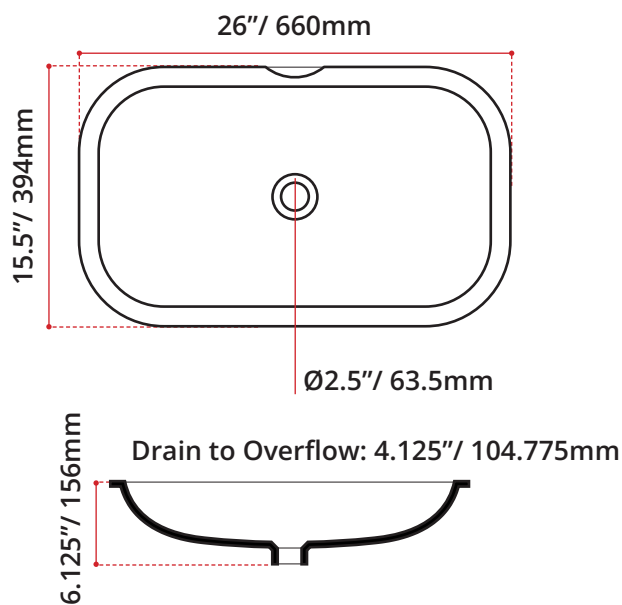

DIMENSIONS:

L: 26"/ 660mm
 W: 15.5"/ 394mm
 H: 6.125"/ 156mm

AVAILABLE FINISHES:

- **MATTE BLACK: VA15094MB**
- **GLOSS WHITE: VA15094WHT**

SHIPPING DIMENSIONS:

- L: 20"/ 508mm
- W: 20"/ 508mm
- H: 7"/ 178mm
- Net Weight: 20kg / 44lbs
- Gross Weight: 23kg / 50.7lbs

DISCLAIMER: Measurements may vary ± 1/4" (Diagram Not to scale)

MADE IN ITALY