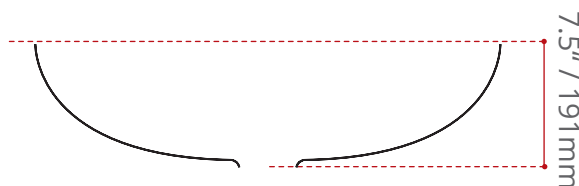

DESCRIPTION:

- Under-mount oval basin
- White porcelain
- With overflow
- Cut-out template
- Mounting clips included
- Complies with CSA & IAPMO standards

SHIPPING INFORMATION:

- **Length:** 17.25" / 438mm
- **Width:** 14.25" / 362mm
- **Height:** 8.25" / 210mm
- **Net Weight:** 6.5 kg / 14.3 lbs
- **Gross Weight:** 5.5 kg / 12.1 lbs

TOP VIEW

SIDE VIEW

DISCLAIMER:

Measurements may vary $\pm \frac{1}{4}$ "
(Diagram Not to scale)