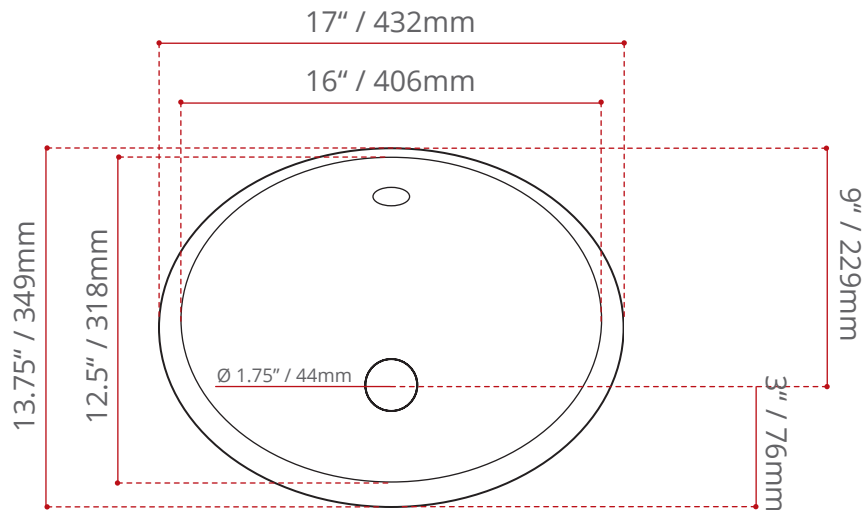

DESCRIPTION:

- Under-mount oval basin
- White porcelain
- With overflow
- Cut-out template
- Mounting clips included
- Complies with CSA & IAPMO standards

SHIPPING INFORMATION:

- **Length:** 17.25" / 438mm
- **Width:** 14.25" / 362mm
- **Height:** 8.25" / 210mm
- **Net Weight:** 6.5 kg / 14.3 lbs
- **Gross Weight:** 5.5 kg / 12.1 lbs

TOP VIEW

SIDE VIEW

DISCLAIMER:

Measurements may vary $\pm \frac{1}{4}$ "
(Diagram Not to scale)