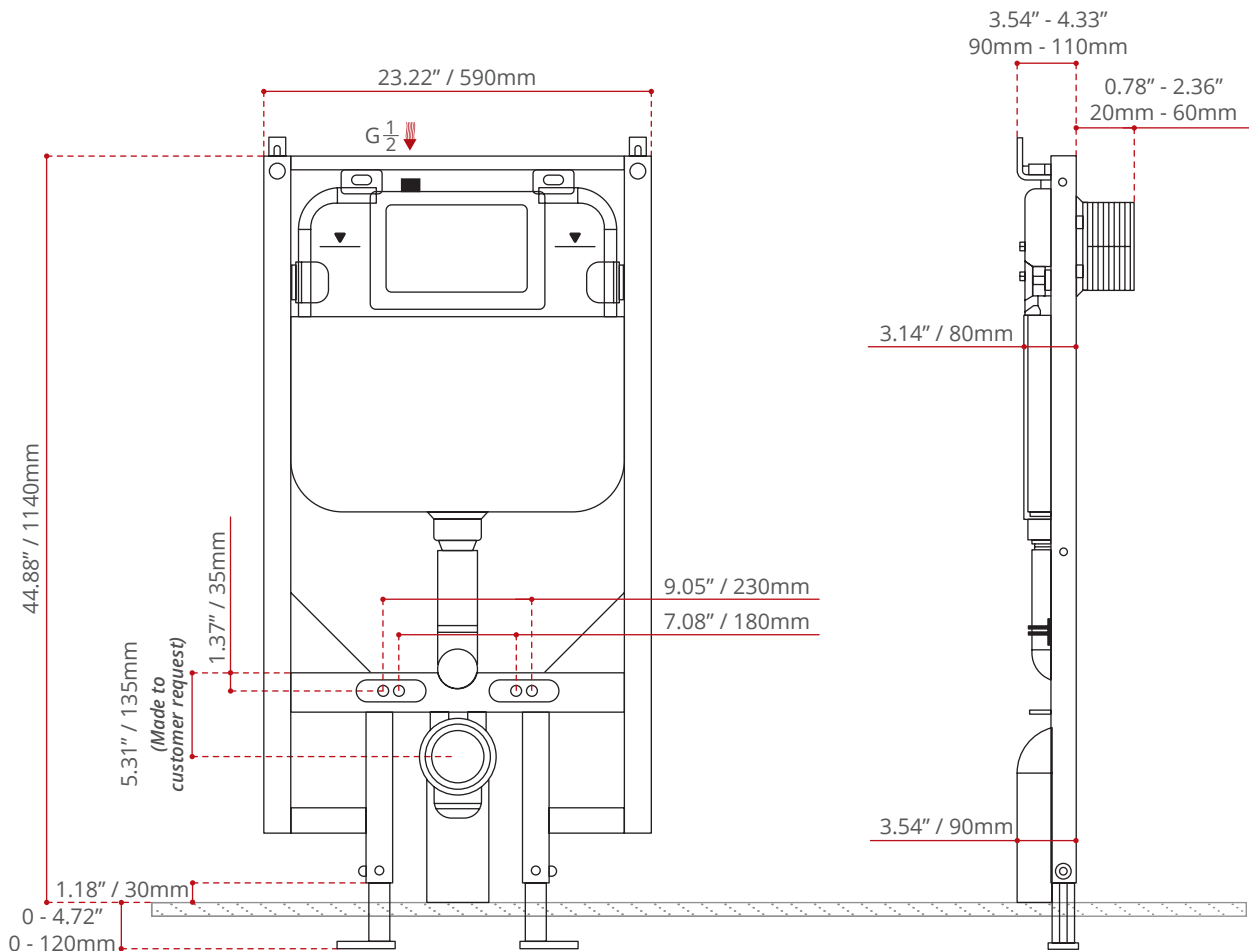

**SHIPPING INFORMATION:**

- Length: 22" / 560 mm
- Width: 17.5" / 445mm
- Height: 15.75" / 400mm
- Net Weight: 33 kg / 72.75 lbs
- Gross Weight: 35 kg / 77.1 lbs

**DISCLAIMER:** Measurements may vary  $\frac{1}{4}$ " (Diagram Not to scale)  
These dimensions and specifications are subject to change without notice