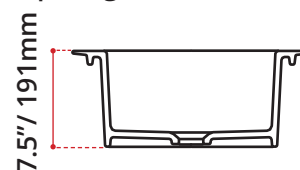

DIMENSIONS:

L: 19"/ 482.6mm
 W: 19"/ 482.6mm
 H: 7.5"/ 191mm

AVAILABLE FINISHES:

- MATTE BLACK: **VA32133MB**
- GLOSS WHITE: **VA32133WHT**

SHIPPING DIMENSIONS:

- L: 20"/ 508mm
- W: 20"/ 508mm
- H: 7"/ 178mm
- Net Weight: 20kg / 44lbs
- Gross Weight: 23kg / 50.7lbs

Lip Height: 0.875"/ 22.225mm

DISCLAIMER: Measurements may vary $\pm \frac{1}{4}$ " (Diagram Not to scale)

MADE IN ITALY