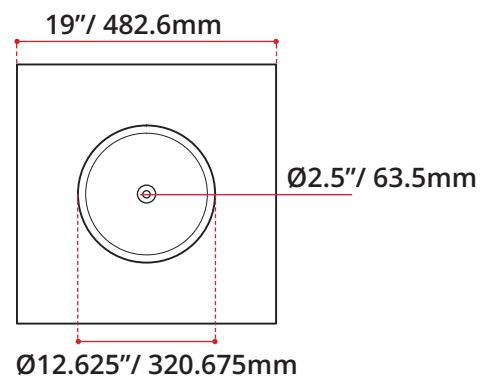

DIMENSIONS:

L: 19"/ 482.6mm
 W: 19"/ 482.6mm
 H: 7.5"/ 191mm

AVAILABLE FINISHES:

- MATTE BLACK: **VA32133MB**
- GLOSS WHITE: **VA32133WHT**

SHIPPING DIMENSIONS:

- L: 20"/ 508mm
- W: 20"/ 508mm
- H: 7"/ 178mm
- Net Weight: 20kg / 44lbs
- Gross Weight: 23kg / 50.7lbs

Lip Height: 0.875"/ 22.225mm

DISCLAIMER: Measurements may vary $\pm \frac{1}{4}$ " (Diagram Not to scale)

MADE IN ITALY