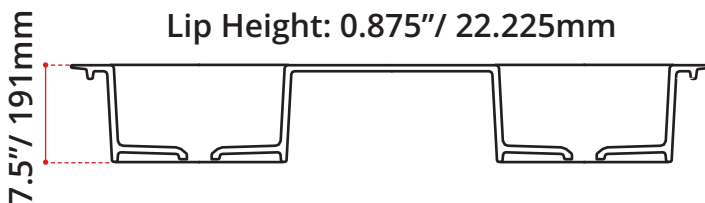

Product images are for illustration purposes only. Actual product(s) may vary.

**DESCRIPTION:**

- Made in Italy
- Counter top ceramic basin
- Complies with CSA & IAPMO standards
- No overflow
- Default finish gloss white
- Sustainable manufacturing

**DIMENSIONS:**

L: 47.5"/ 1207mm  
 W: 19.125"/ 485mm  
 H: 7.5"/ 191mm

**AVAILABLE FINISHES:**

- MATTE BLACK: **VA32138MB**
- GLOSS WHITE: **VA32138WHT**

**DISCLAIMER:** Measurements may vary  $\pm \frac{1}{4}$ " (Diagram Not to scale)