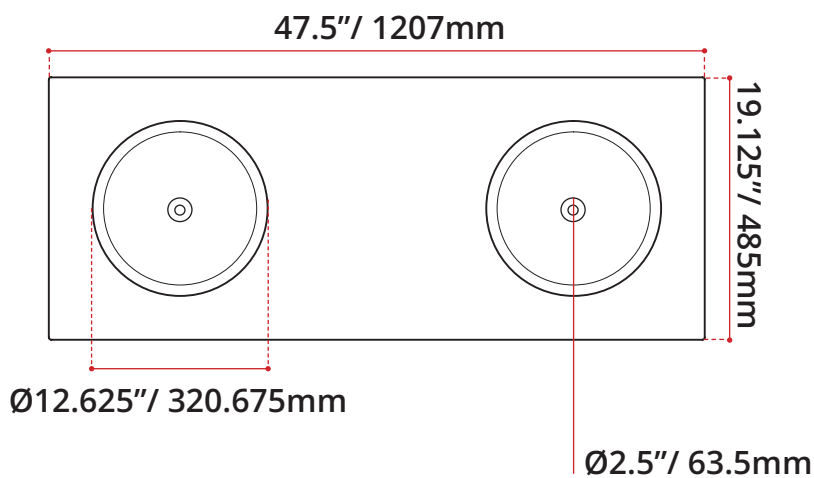

Product images are for illustration purposes only. Actual product(s) may vary.

**DESCRIPTION:**

- Made in Italy
- Counter top ceramic basin
- Complies with CSA & IAPMO standards
- No overflow
- Default finish gloss white
- Sustainable manufacturing

**DIMENSIONS:**

L: 47.5"/ 1207mm  
 W: 19.125"/ 485mm  
 H: 7.5"/ 191mm

**AVAILABLE FINISHES:**

- MATTE BLACK: **VA32138MB**
- GLOSS WHITE: **VA32138WHT**

**DISCLAIMER:** Measurements may vary  $\pm \frac{1}{4}$ " (Diagram Not to scale)