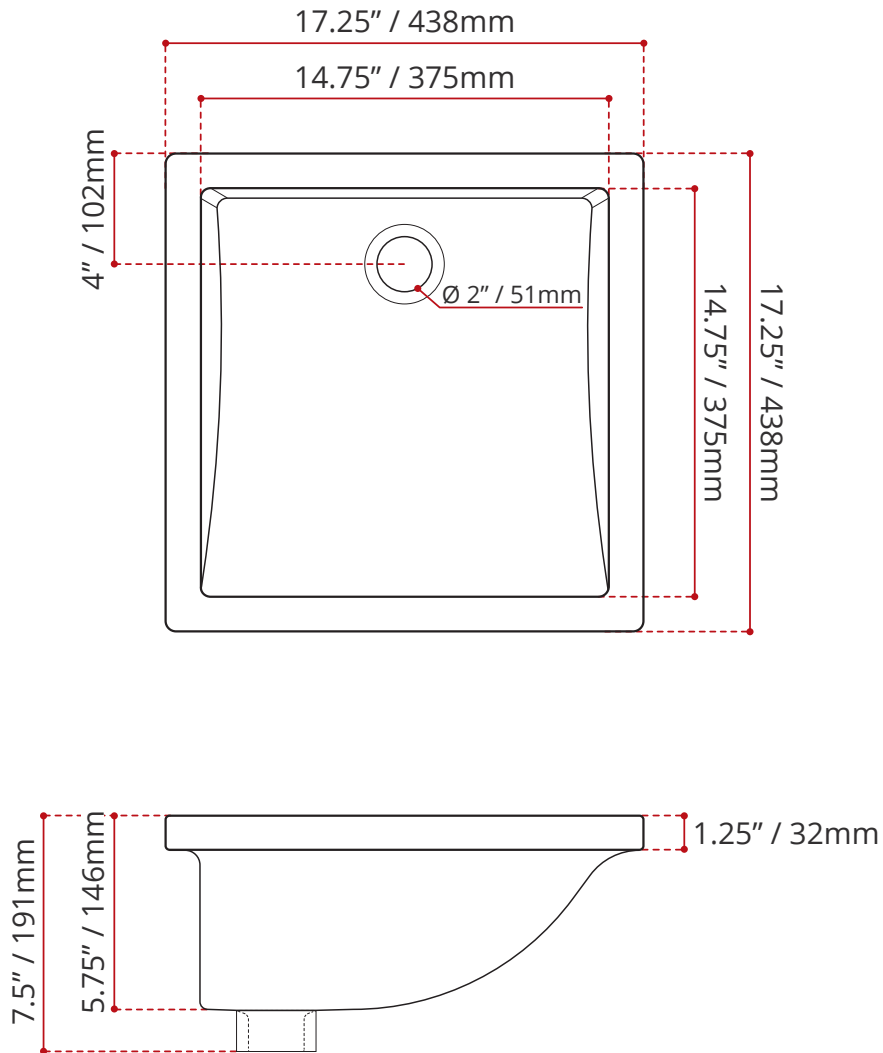

DESCRIPTION
<ul style="list-style-type: none"> <li>• Undermount installation</li> <li>• White gloss finish</li> <li>• No overflow</li> <li>• Drain NOT included. Sold separately</li> <li>• Complies with CSA &amp; IAPMO standards.</li> </ul>

SHIPPING INFORMATION
<ul style="list-style-type: none"> <li>• Length: 17.7" / 451mm</li> <li>• Net Weight: 7.5 kg / 16.5 lbs.</li> <li>• Width: 20.5" / 521mm</li> <li>• Gross Weight: 8.5 kg / 18.7 lbs.</li> <li>• Height: 17.7" / 451mm</li> </ul>

DISCLAIMER: Measurements may vary  $\pm$  1/4" (Diagram Not to scale)