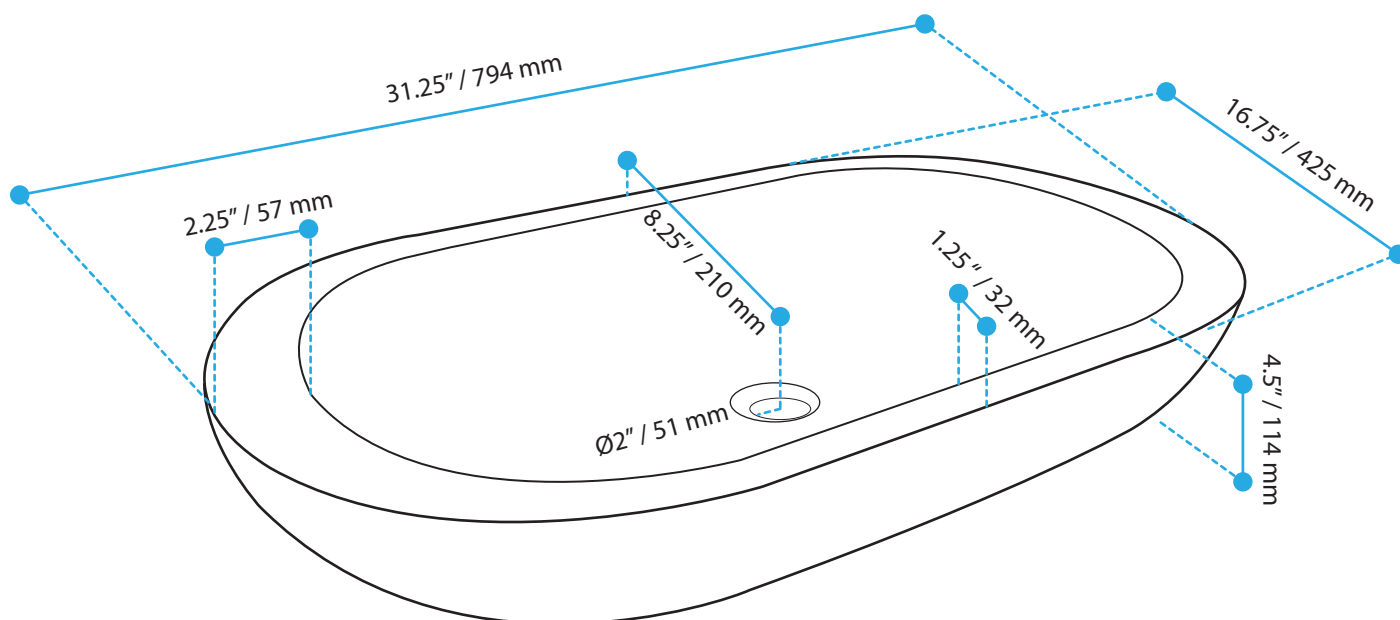

Affordable Luxury

Colour	Net Weight	Gross Weight
	15.2 kg / 33.51 lbs	18 kg / 39.68 lbs

Customer Service Call  
Toll Free: 1.877.398.8827  
Web Site: [www.valleyacrylic.com](http://www.valleyacrylic.com)  
Email: [purchasing@valleyacrylic.com](mailto:purchasing@valleyacrylic.com)  
Fax: 604.820.0124

All Measurements:  $\pm 5$ mm  
(Diagram not to scale)