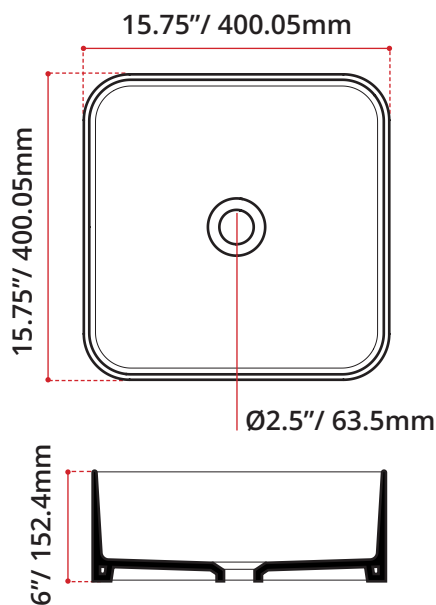

**DIMENSIONS:**

L: 15.75"/ 400.05mm  
 W: 15.75"/ 400.05mm  
 H: 6"/ 152.4mm

**AVAILABLE FINISHES:**

- **MATTE BLACK: VA78100MB**
- **GLOSS WHITE: VA78100WHT**

**SHIPPING DIMENSIONS:**

- L: 20"/ 508mm
- W: 20"/ 508mm
- H: 7"/ 178mm
- Net Weight: 20kg / 44lbs
- Gross Weight: 23kg / 50.7lbs

**DISCLAIMER:** Measurements may vary  $\pm \frac{1}{4}$ " (Diagram Not to scale)

**MADE IN ITALY**