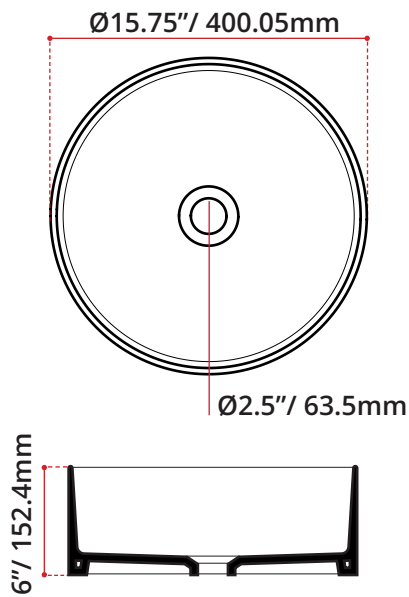

**DESCRIPTION:**

- Made in Italy
- Counter top ceramic basin
- Complies with CSA & IAPMO standards
- No overflow
- Default finish gloss white
- Sustainable manufacturing

**DIMENSIONS:**

L: Ø15.75"/ 400.05mm  
 H: 6"/ 152.4mm

**AVAILABLE FINISHES:**

● MATTE BLACK: **VA78200MB**

○ GLOSS WHITE: **VA78200WHT**

**SHIPPING DIMENSIONS:**

L: 20"/ 508mm  
 W: 20"/ 508mm  
 H: 7"/ 178mm

- Net Weight: 20kg / 44lbs
- Gross Weight: 23kg / 50.7lbs

DISCLAIMER: Measurements may vary ± 1/4" (Diagram Not to scale)

**MADE IN ITALY**