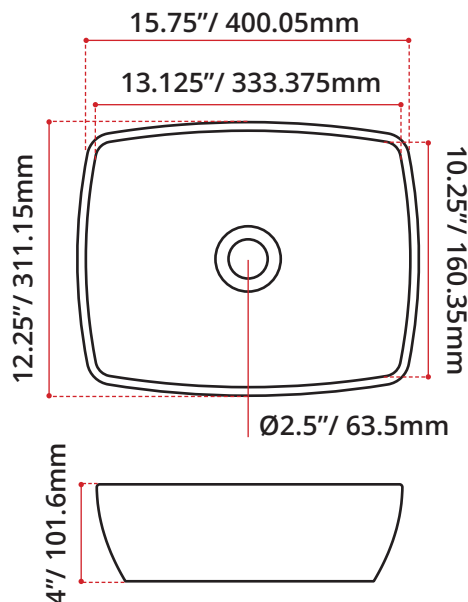

DIMENSIONS:

L: 15.75"/ 400mm
 W: 12.25"/ 311mm
 H: 4"/ 102mm

AVAILABLE FINISHES:

- MATTE BLACK: **VA81080MB**
- GLOSS WHITE: **VA81080WHT**

SHIPPING DIMENSIONS:

- L: 20"/ 508mm
- W: 20"/ 508mm
- H: 7"/ 178mm
- Net Weight: 20kg / 44lbs
- Gross Weight: 23kg / 50.7lbs

DISCLAIMER: Measurements may vary ± 1/4" (Diagram Not to scale)

MADE IN ITALY