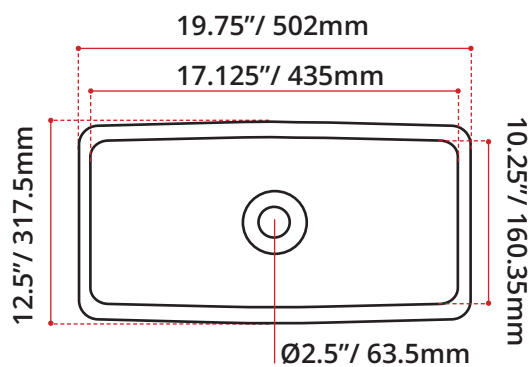

DESCRIPTION:

- Made in Italy
- Above counter ceramic basin
- Complies with CSA & IAPMO standards
- No overflow
- Default finish gloss white
- Sustainable manufacturing

DIMENSIONS:

L: 19.75" / 502mm
 W: 12.5" / 317.5mm
 H: 4" / 102mm

AVAILABLE FINISHES:

● **MATTE BLACK: VA81081MB**

○ **GLOSS WHITE: VA81081WHT**

SHIPPING DIMENSIONS:

L: 20" / 508mm
 W: 20" / 508mm
 H: 7" / 178mm

- Net Weight: 20kg / 44lbs
- Gross Weight: 23kg / 50.7lbs

DISCLAIMER: Measurements may vary ± 1/4" (Diagram Not to scale)