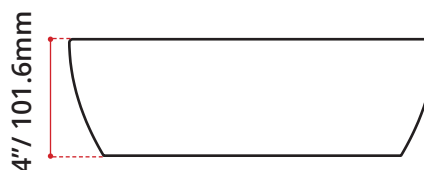

DESCRIPTION:

- Made in Italy
- Above counter ceramic basin
- Complies with CSA & IAPMO standards
- No overflow
- Default finish gloss white
- Sustainable manufacturing

DIMENSIONS:

L: 19.75" / 502mm
 W: 12.5" / 317.5mm
 H: 4" / 102mm

AVAILABLE FINISHES:

● **MATTE BLACK: VA81081MB**

○ **GLOSS WHITE: VA81081WHT**

SHIPPING DIMENSIONS:

L: 20" / 508mm
 W: 20" / 508mm
 H: 7" / 178mm

- Net Weight: 20kg / 44lbs
- Gross Weight: 23kg / 50.7lbs

DISCLAIMER: Measurements may vary ± 1/4" (Diagram Not to scale)