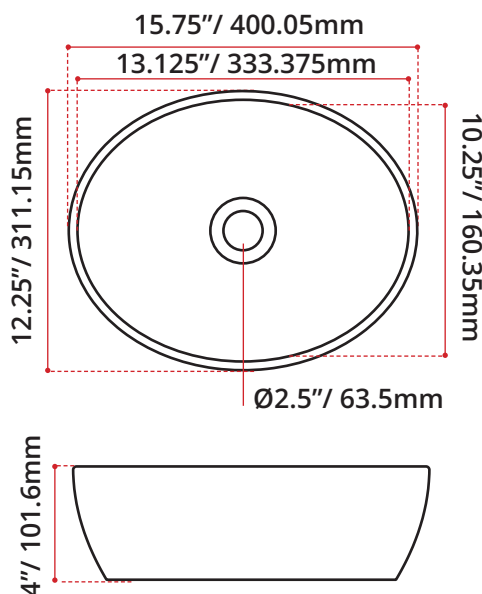

DIMENSIONS:

L: 15.75"/ 400mm
 W: 12.25"/ 311mm
 H: 4"/ 102mm

AVAILABLE FINISHES:

- **MATTE BLACK: VA82080MB**
- **GLOSS WHITE: VA82080WHT**

SHIPPING DIMENSIONS:

- L: 20"/ 508mm
- W: 20"/ 508mm
- H: 7"/ 178mm
- Net Weight: 20kg / 44lbs
- Gross Weight: 23kg / 50.7lbs

DISCLAIMER: Measurements may vary ± 1/4" (Diagram Not to scale)

MADE IN ITALY