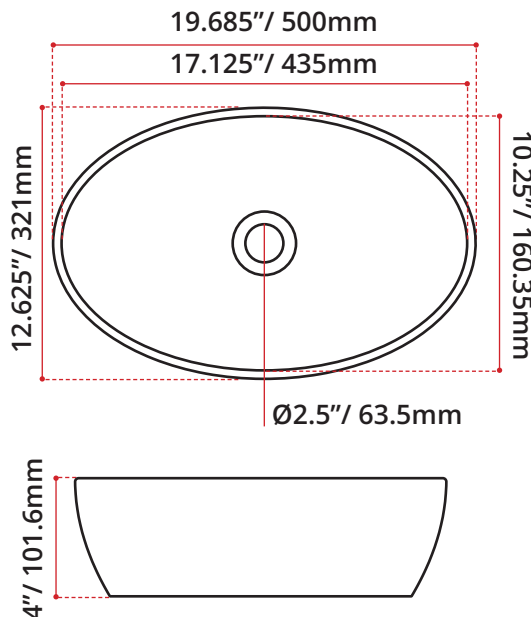

DIMENSIONS:

L: 19.685"/ 500mm
 W: 12.625"/ 321mm
 H: 4"/ 102mm

AVAILABLE FINISHES:

- MATTE BLACK: **VA82081MB**
- GLOSS WHITE: **VA82081WHT**

SHIPPING DIMENSIONS:

- L: 20"/ 508mm
- W: 20"/ 508mm
- H: 7"/ 178mm
- Net Weight: 20kg / 44lbs
- Gross Weight: 23kg / 50.7lbs

DISCLAIMER: Measurements may vary ± 1/4" (Diagram Not to scale)

MADE IN ITALY