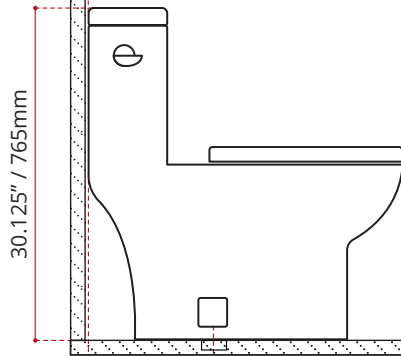

DESCRIPTION:

- Big flush: 1.28 GPF / 4.8 LPF
- Eco-friendly low consumption
- 12" Rough-in.
- Soft closing toilet seat included
- Fully glazed S-trap to prevent clogging
- White Single side-mount flush actuator

BOWL HEIGHT	LITRES PER FLUSH	MaP RATING
16.5" / 419mm	4.8 LPF	1000g

SHIPPING INFORMATION:

- Length: 30.51" / 775 mm
- Width: 17.71" / 450mm
- Height: 29.72" / 755mm
- Net Weight: 45 kg / 99 lbs
- Gross Weight: 56 kg / 123 lbs

FINISHED WALL

28" / 711mm

30.125" / 765mm

12" / 305mm

16.5" / 419mm

FINISHED FLOOR

WHITE SINGLE SIDE
FLUSH ACTUATOR

MATTE WHITE HINGES

DISCLAIMER: Measurements may vary ± 1/4" (Diagram Not to scale)

These dimensions and specifications are subject to change without notice