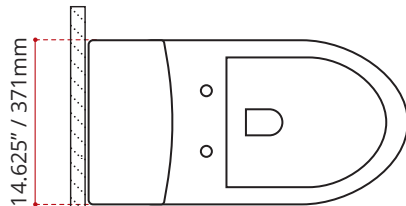

DESCRIPTION:

- Big flush: 1.28 GPF / 4.8 LPF
- Eco-friendly low consumption
- 12" Rough-in.
- Soft closing toilet seat included
- Fully glazed S-trap to prevent clogging
- White Single side-mount flush actuator

BOWL HEIGHT	LITRES PER FLUSH	MaP RATING
16.5" / 419mm	4.8 LPF	1000g

SHIPPING INFORMATION:

- Length: 30.51" / 775 mm
- Width: 17.71" / 450mm
- Height: 29.72" / 755mm
- Net Weight: 45 kg / 99 lbs
- Gross Weight: 56 kg / 123 lbs

FINISHED WALL

28" / 711mm

30.125" / 765mm

12" / 305mm

16.5" / 419mm

FINISHED FLOOR

WHITE SINGLE SIDE
FLUSH ACTUATOR

MATTE WHITE HINGES

DISCLAIMER: Measurements may vary ± 1/4" (Diagram Not to scale)

These dimensions and specifications are subject to change without notice