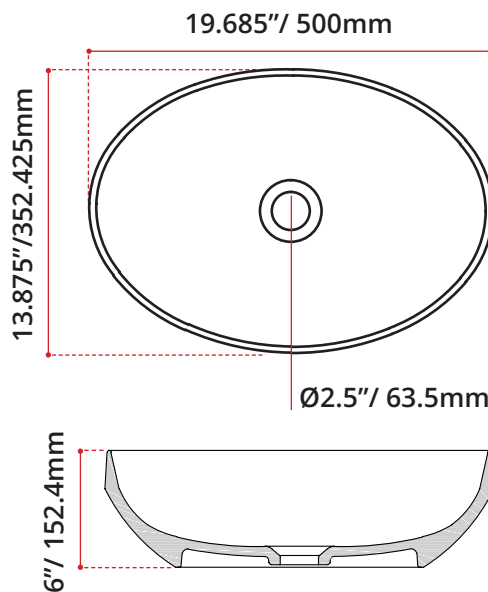

**DIMENSIONS:**

L: 19.685"/ 660mm  
 W: 13.875"/ 352.425mm  
 H: 6.125"/ 156mm

**AVAILABLE FINISHES:**

- MATTE BLACK: **VA85100MB**
- GLOSS WHITE: **VA85100WHT**

**SHIPPING DIMENSIONS:**

- L: 20"/ 508mm
- W: 20"/ 508mm
- H: 7"/ 178mm
- Net Weight: 20kg / 44lbs
- Gross Weight: 23kg / 50.7lbs

**DISCLAIMER:** Measurements may vary  $\pm \frac{1}{4}$ " (Diagram Not to scale)

**MADE IN ITALY**