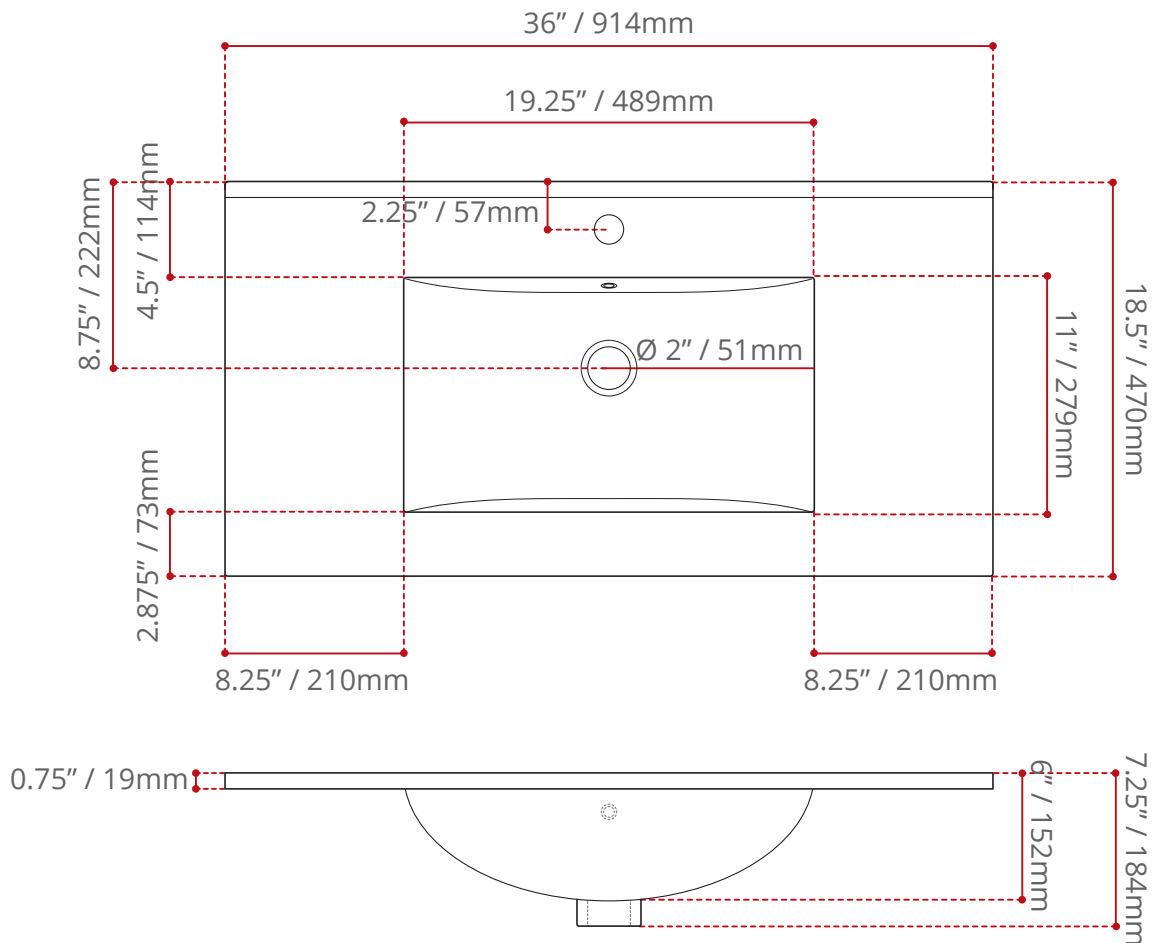

DESCRIPTION:

- Drop-in lavatory basin
- White porcelain
- With Overflow
- Single hole faucet drilling.
- Complies with CSA & IAPMO standards.

SHIPPING INFORMATION:

- **Length:** 38" / 965mm
- **Width:** 20" / 508mm
- **Height:** 10.75" / 273mm
- **Net Weight:** 19 kg / 42 lbs.
- **Gross Weight:** 22 kg / 48.5 lbs.

DISCLAIMER:
Measurements may vary $\pm \frac{1}{8}$ "
(Diagram Not to scale)