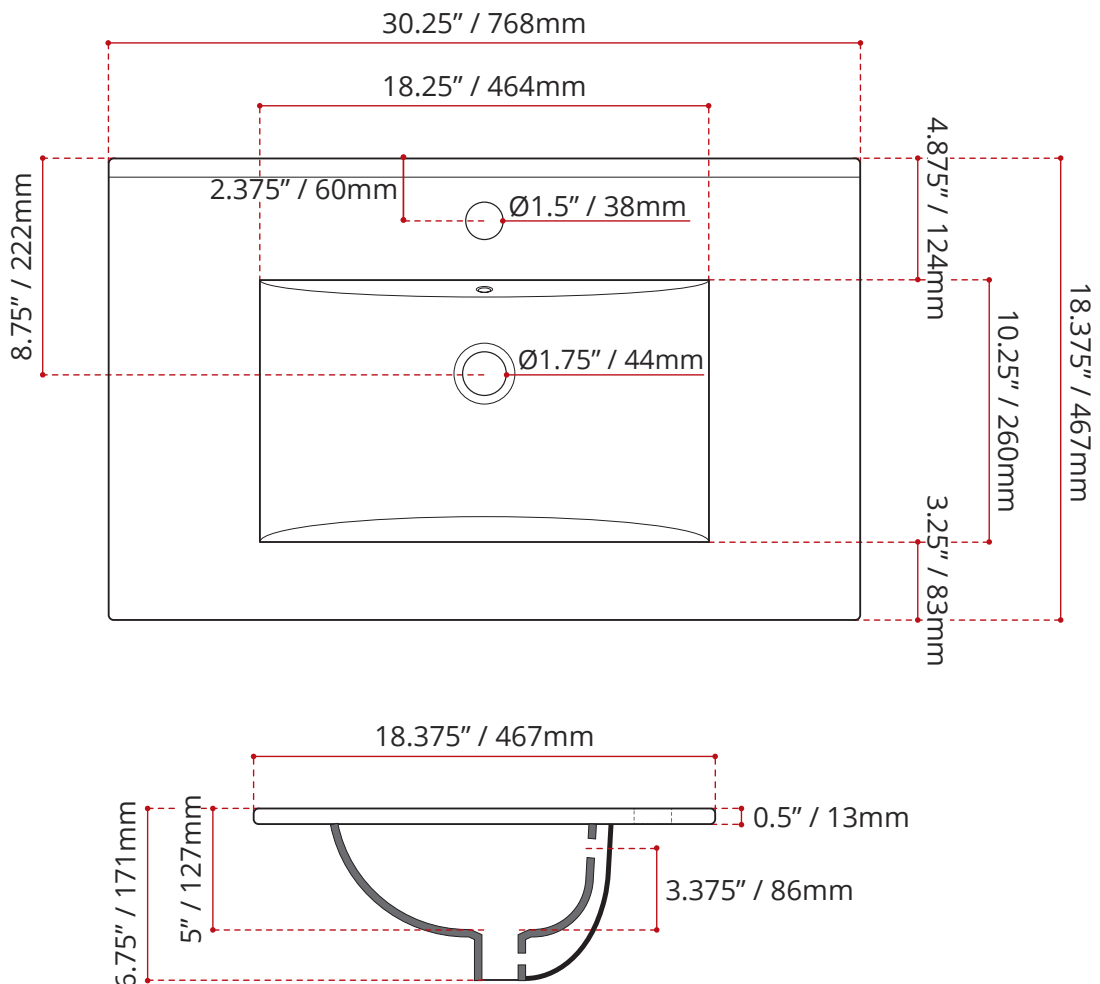

Product images are for illustration purposes only. Actual product(s) may vary.

DESCRIPTION

- White porcelain
- Drop-in installation
- Single faucet hole drilling
- With overflow
- Drain NOT included
- Complies with CSA standards

SHIPPING INFORMATION

- Length: 31" / 785mm
- Net Weight: 12.7 kg / 28lbs
- Width: 18.9" / 480mm
- Gross Weight: 13.7 kg / 30lbs
- Height: 8" / 203mm

DISCLAIMER: Measurements may vary ± 1/4" (Diagram Not to scale)