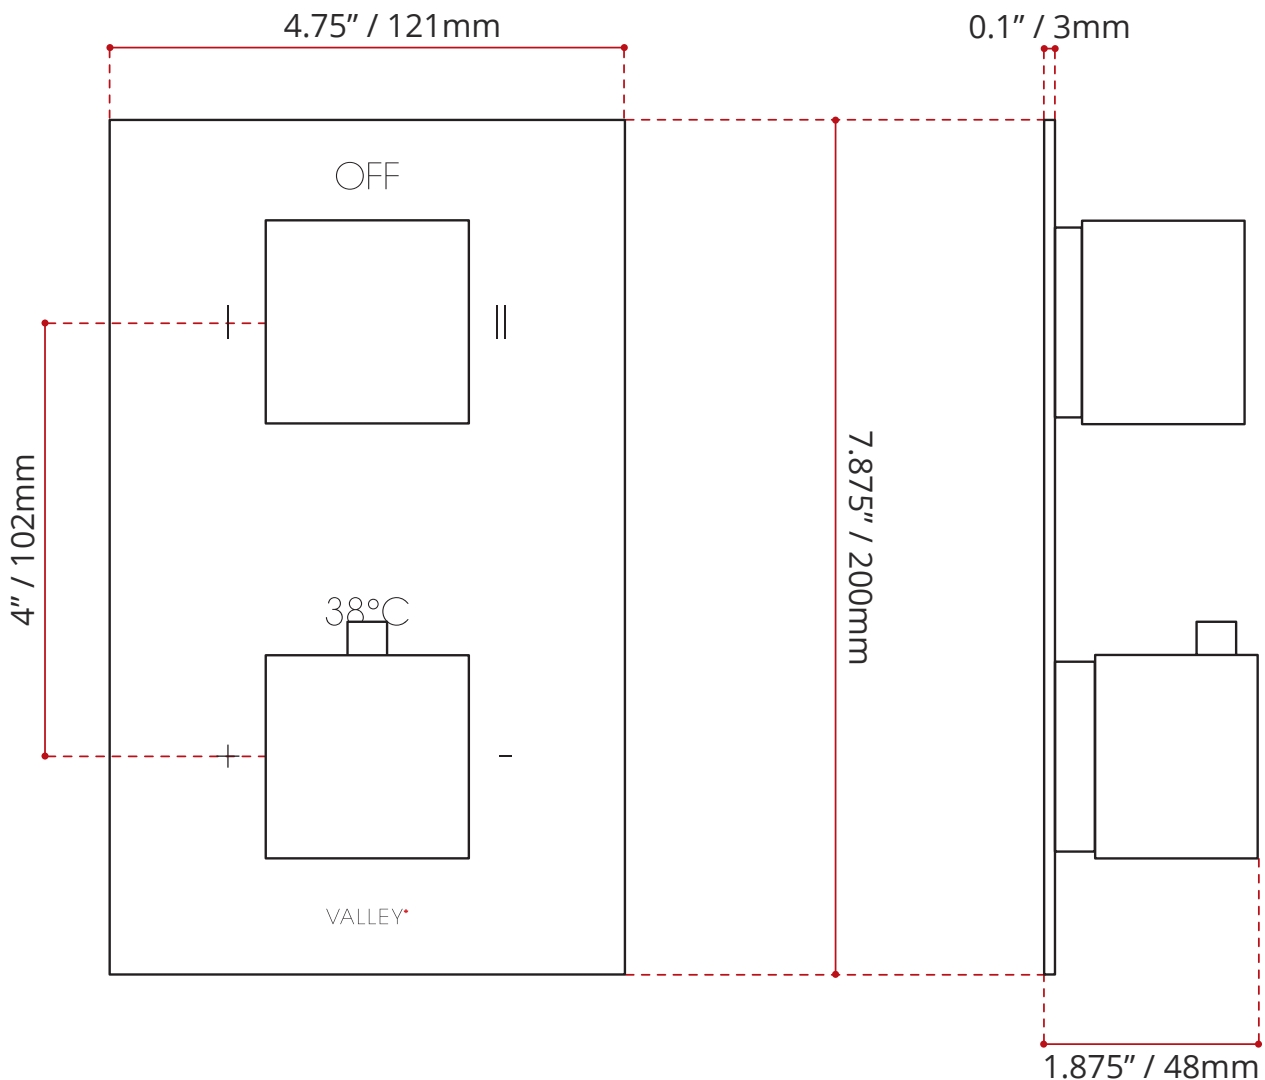

T184.692.100
SQUARE TRIM KIT

- Double handle square trim kit with 2 way built-in diverter
- Chrome finish
- Corrosion & discolouration resistant
- Complies with CSA & IAPMO standards