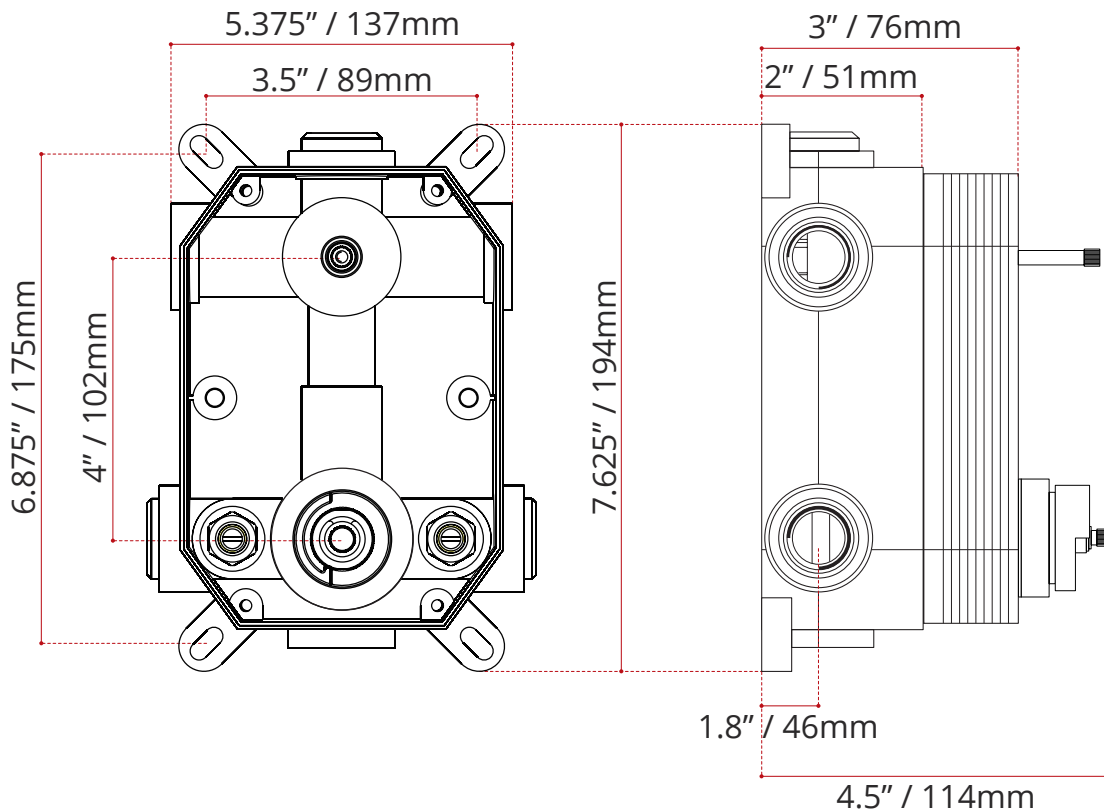

802.752.100
4" ROUND SHOWER HEAD

184.015.100-1
SQUARE HAND SHOWER

T184.692.100
SQUARE TRIM KIT

CONFIGURATION

The VASRSHK03 comes with the following products:

- **802.752.100**
4" Round Shower Head (Arm & flange included)
- **000.692.00**
Universal two handle Thermostat with built-in two way diverter Rough-in.
- **T184.692.100**
Square Trim Kit with two way diverter
- **184.015.100-1**
Square hand shower with volume control kit

802.752.100
4" ROUND SHOWER HEAD

- Adjustable 4" Rain shower head
- Shower arm & flange
- Brass body
- Chrome finish.
- Complies with CSA & IAPMO standards

DISCLAIMER: Measurements may vary $\pm \frac{1}{4}$ " (Diagram Not to scale)

000.692.000
UNIVERSAL 2 HANDLE THERMOSTAT
WITH BUILT-IN 2 WAY DIVERTER

- High quality brass casting for durability and long life
- Back-to-Back installation capabilities
- Thin wall mounting
- Complies with CSA standards
- Pressure: 60PSI
- Flow Rate: 20LPM

DISCLAIMER: Measurements may vary ± ¼" (Diagram Not to scale)