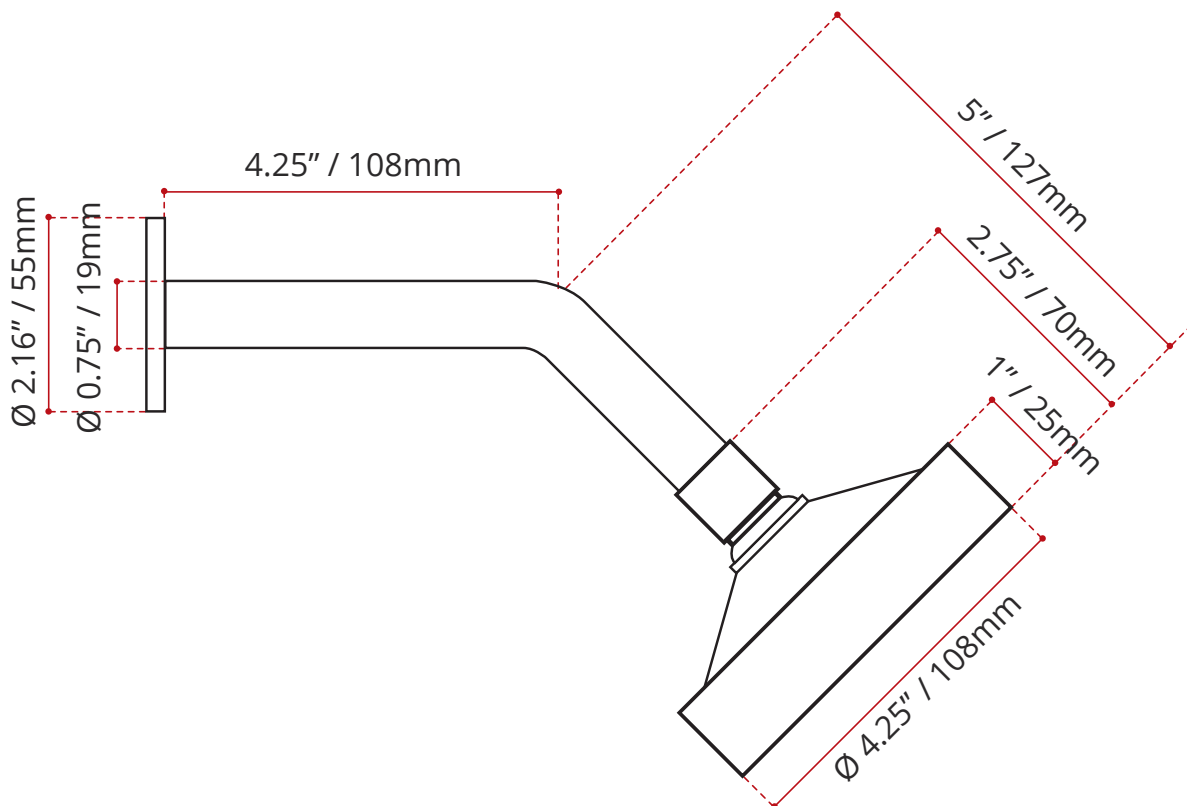

802.752.100
4" ROUND SHOWER HEAD

184.015.100-1
SQUARE HAND SHOWER

T184.692.100
SQUARE TRIM KIT

CONFIGURATION

The VASRSHK03 comes with the following products:

- **802.752.100**
4" Round Shower Head (Arm & flange included)
- **000.692.00**
Universal two handle Thermostat with built-in two way diverter Rough-in.
- **T184.692.100**
Square Trim Kit with two way diverter
- **184.015.100-1**
Square hand shower with volume control kit

802.752.100
4" ROUND SHOWER HEAD

- Adjustable 4" Rain shower head
- Shower arm & flange
- Brass body
- Chrome finish.
- Complies with CSA & IAPMO standards

DISCLAIMER: Measurements may vary $\pm \frac{1}{4}$ " (Diagram Not to scale)

DISCLAIMER: Measurements may vary $\pm \frac{1}{4}$ " (Diagram Not to scale)

184.015.100-1
SQUARE HAND SHOWER

- Cube shower holder
- Square shower hand
- Removable plate
- Brass body with chrome finish
- 59" flexible reinforced stainless steel supply hose
- Corrosion & discolouration resistant
- Complies with CSA & IAPMO standards

DISCLAIMER: Measurements may vary ± ¼" (Diagram Not to scale)