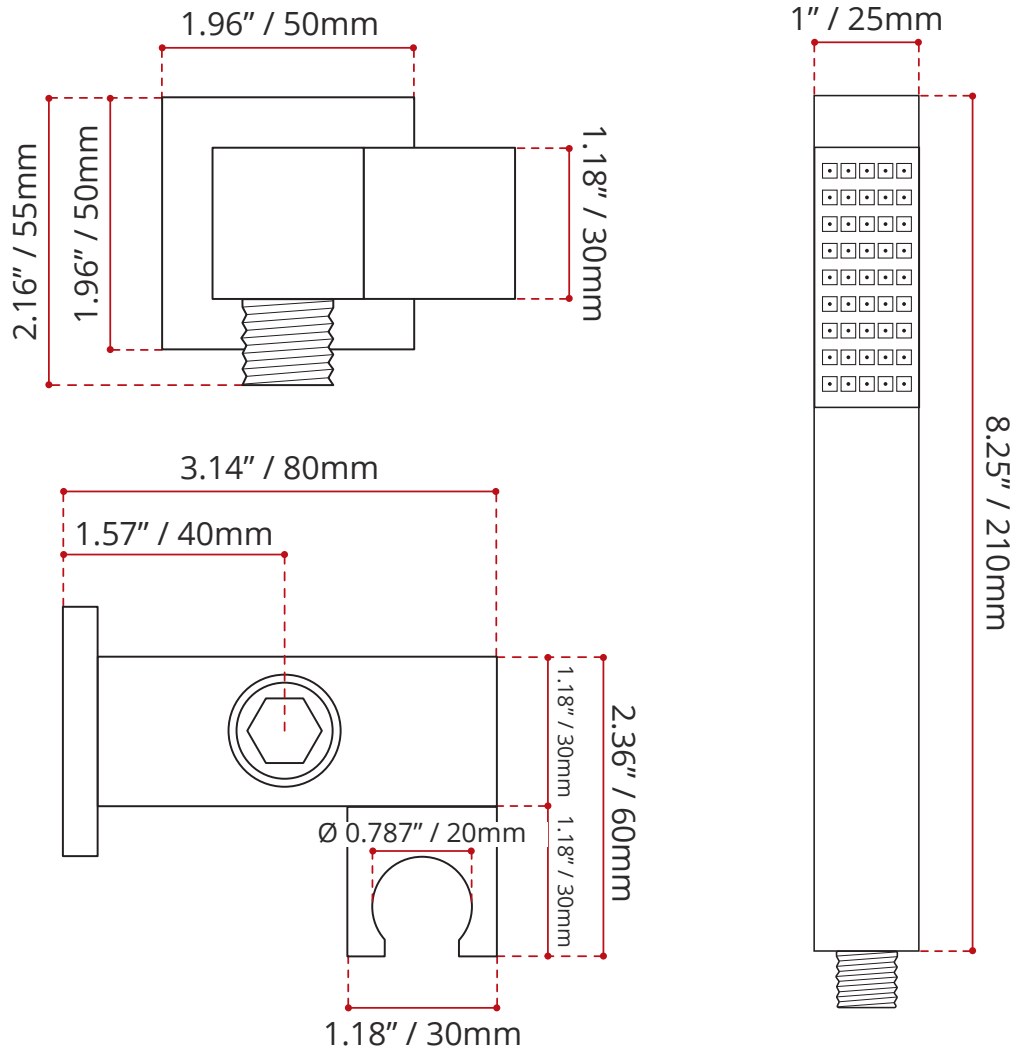

802.752.100
4" ROUND SHOWER HEAD

184.015.100-1
SQUARE HAND SHOWER

T184.692.100
SQUARE TRIM KIT

CONFIGURATION

The VASRSHK03 comes with the following products:

- **802.752.100**
4" Round Shower Head (Arm & flange included)
- **000.692.00**
Universal two handle Thermostat with built-in two way diverter Rough-in.
- **T184.692.100**
Square Trim Kit with two way diverter
- **184.015.100-1**
Square hand shower with volume control kit

802.752.100
4" ROUND SHOWER HEAD

- Adjustable 4" Rain shower head
- Shower arm & flange
- Brass body
- Chrome finish.
- Complies with CSA & IAPMO standards

DISCLAIMER: Measurements may vary $\pm \frac{1}{4}$ " (Diagram Not to scale)

DISCLAIMER: Measurements may vary $\pm \frac{1}{4}$ " (Diagram Not to scale)

184.015.100-1
SQUARE HAND SHOWER

- Cube shower holder
- Square shower hand
- Removable plate
- Brass body with chrome finish
- 59" flexible reinforced stainless steel supply hose
- Corrosion & discolouration resistant
- Complies with CSA & IAPMO standards

DISCLAIMER: Measurements may vary ± ¼" (Diagram Not to scale)