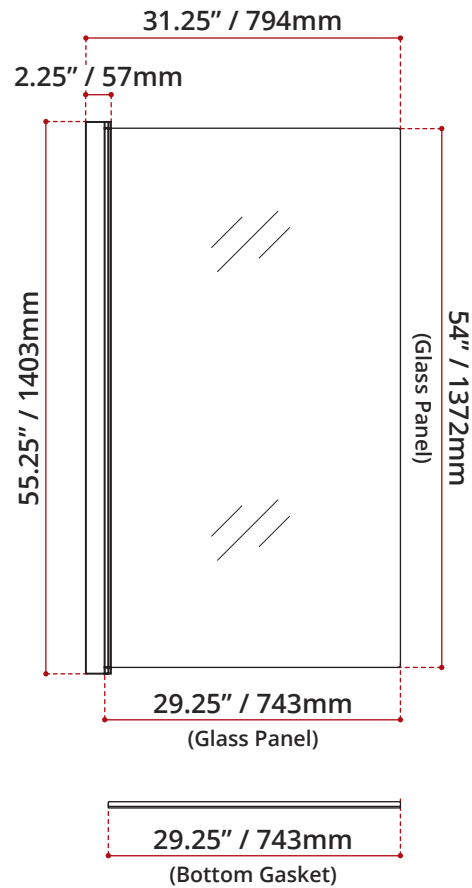

DESCRIPTION:

- Matte Black finish.
- Tempered glass.
- 6mm thickness with swivel panel.
- Compatible with all skirted bathtubs.

SHIPPING INFORMATION

- Length: 33.27 / 845mm
- Width: 2.16" / 55mm
- Height: 57.9" / 1471mm
- Net Weight: 19 kg / 41.8lbs.
- Gross Weight: 22 kg / 48.5lbs.

DISCLAIMER: Measurements may vary $\pm \frac{1}{4}$ " (Diagram Not to scale)

These dimensions and specifications are subject to change without notice