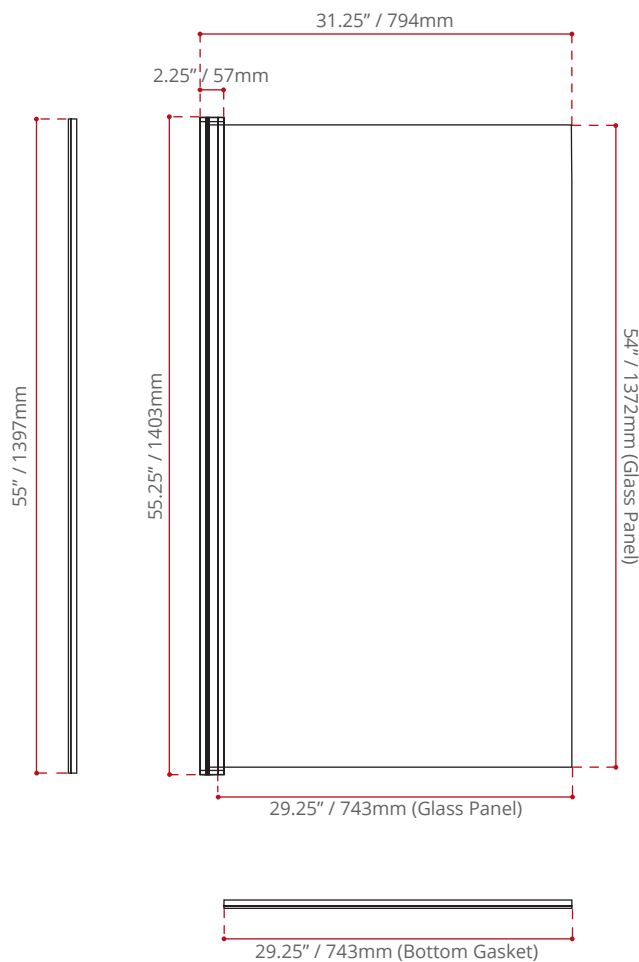

DESCRIPTION:

- Chrome finish.
- Tempered glass.
- 6mm thickness with swivel panel.
- Compatible with all skirted bathtubs.
- Complies with CSA & IAPMO standards.

SHIPPING DIMENSIONS

33.27 (L) x 2.16 (W) x 57.9 (H)" / 845 x 55 x 1471mm

NET WEIGHT

19 kg / 41.8 lbs

GROSS WEIGHT

22 kg / 48.5 lbs

Measurements may vary \pm 5mm
- Diagram NOT to scale -