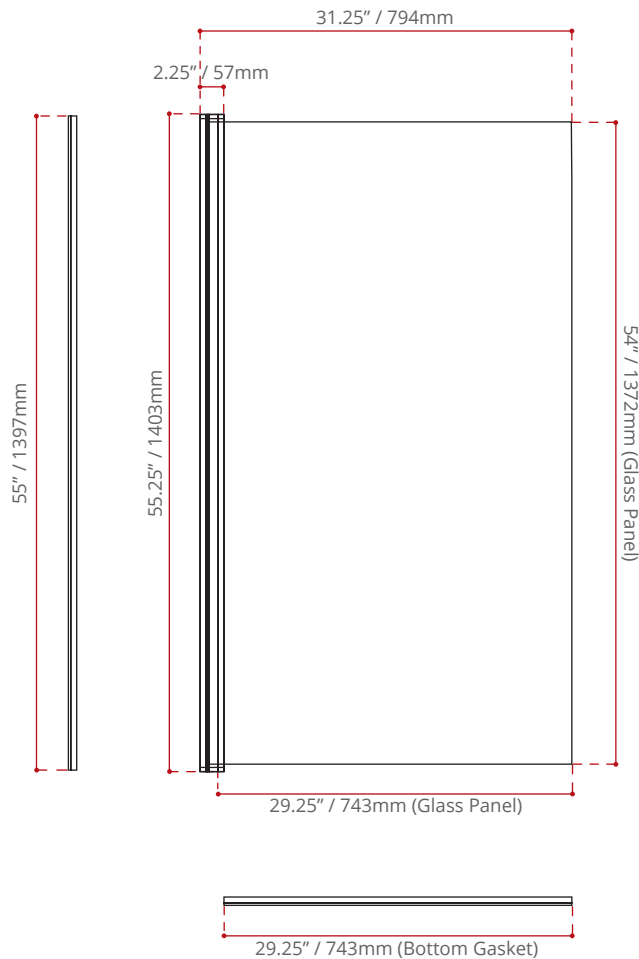

DESCRIPTION:

- Chrome inish.
- Tempered glass.
- 6mm thickness with swivel panel.
- Compatible with all skirted bathtubs.

SHIPPING DIMENSIONS

33.27 (L) x 2.16 (W) x 57.9 (H)" / 845 x 55 x 1471mm

NET WEIGHT

19 kg / 41.8 lbs

GROSS WEIGHT

22 kg / 48.5 lbs

Measurements may vary ± 5 mm
- Diagram NOT to scale -