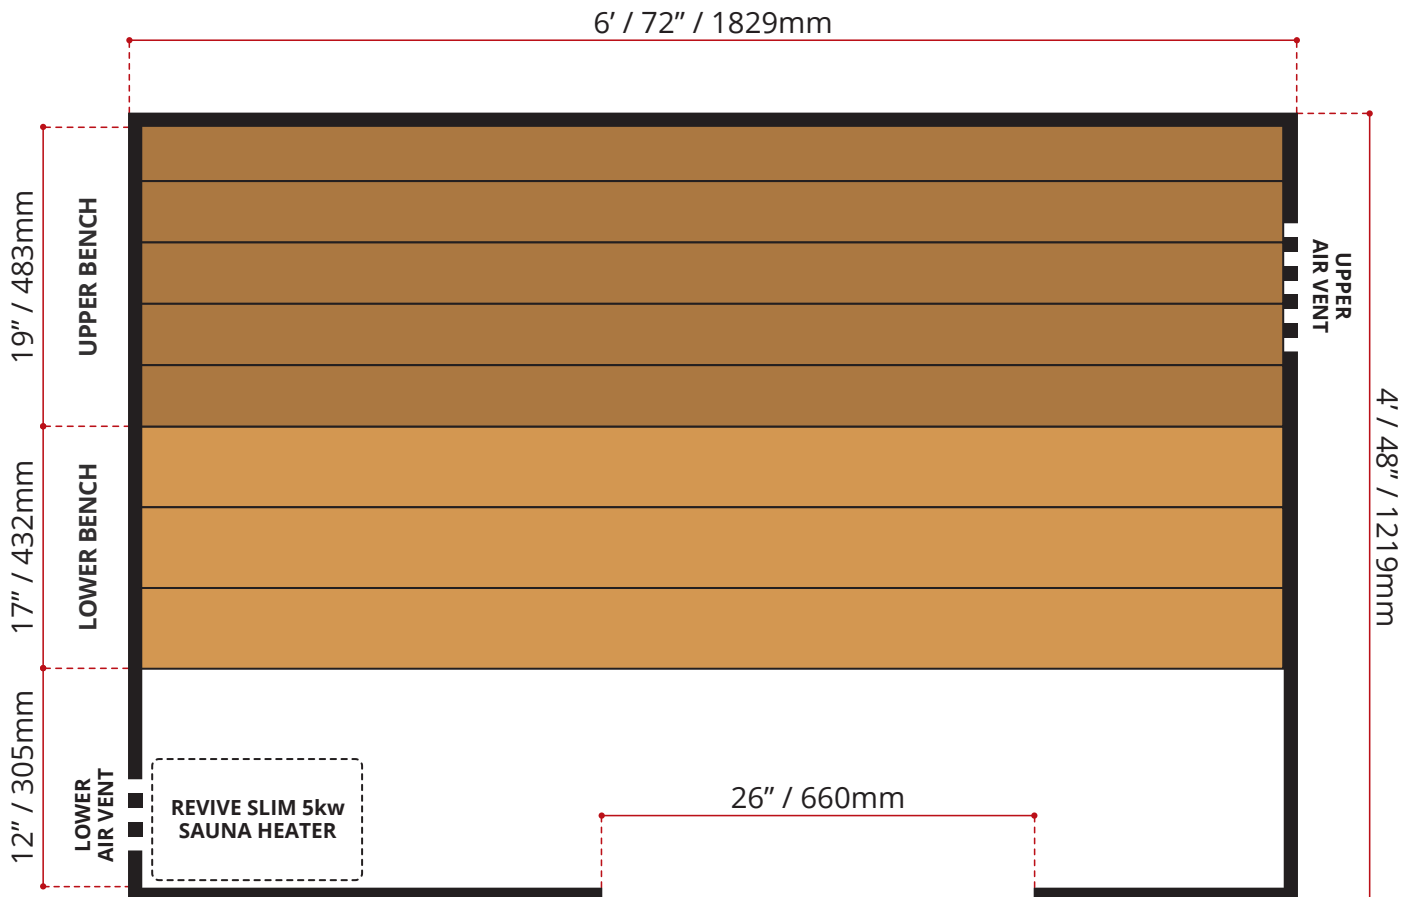

DESCRIPTION:

Each standard home sauna kit comes complete with premium materials and essential components for a beautiful, functional sauna installation:

- **1 Homecraft sauna heater** (CSA approved), complete with digital control and sauna rocks
- **Western Red Cedar panelling** (A+ Better, clear, kiln-dried, tongue-and-groove) for walls and ceiling
- **1 cedar door** with all required hardware, designed for a **26" x 78" rough opening**
- **Upper and lower cedar benches**
- **1 sauna thermometer**
- **2 vapour-proof sauna lights** suitable for wall or ceiling installation
- **Aluminum foil vapour barrier** for walls and ceiling
- **1 cedar heater guard fence**

DISCLAIMER: Measurements may vary ± ¼" (Diagram Not to scale)