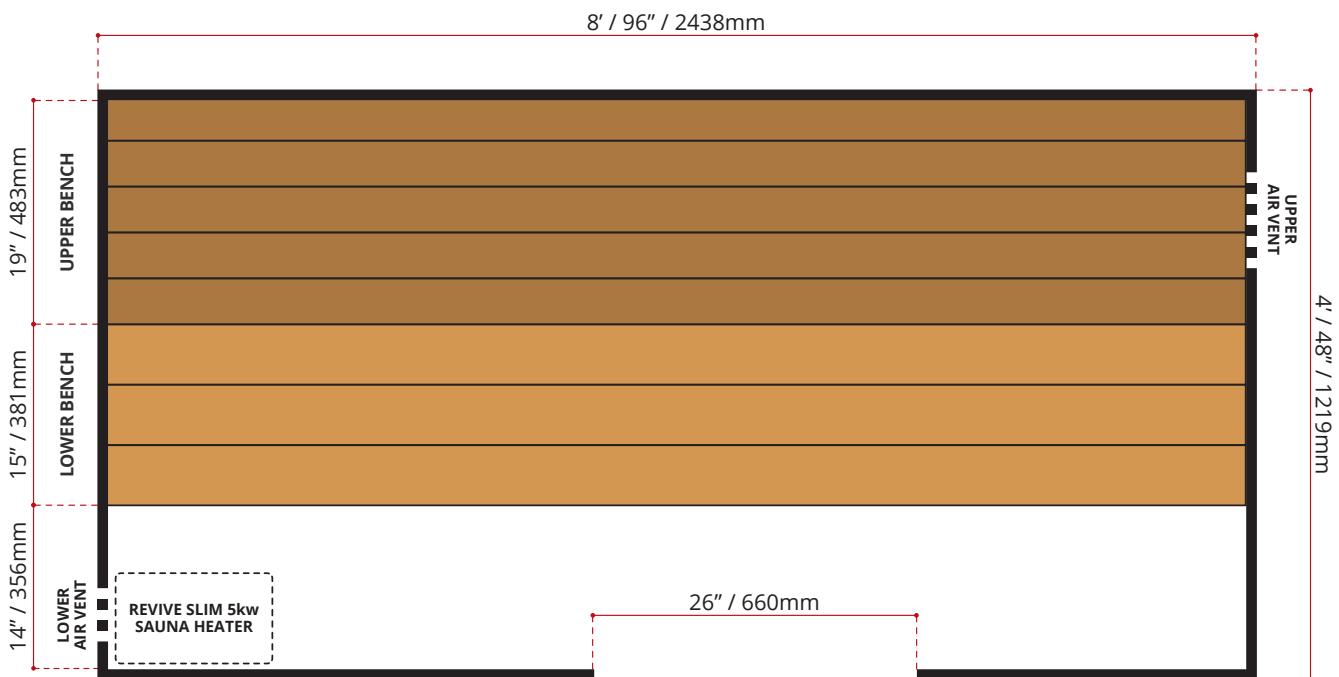

DESCRIPTION:

Each standard home sauna kit comes complete with premium materials and essential components for a beautiful, functional sauna installation:

- **1 Homecraft sauna heater** (CSA approved), complete with digital control and sauna rocks
- **Western Red Cedar panelling** (A+ Better, clear, kiln-dried, tongue-and-groove) for walls and ceiling
- **1 cedar door** with all required hardware, designed for a **26" x 78" rough opening**
- **Upper and lower cedar benches**
- **1 sauna thermometer**
- **2 vapour-proof sauna lights** suitable for wall or ceiling installation
- **Aluminum foil vapour barrier** for walls and ceiling
- **1 cedar heater guard fence**

DISCLAIMER: Measurements may vary ± 1/4" (Diagram Not to scale)