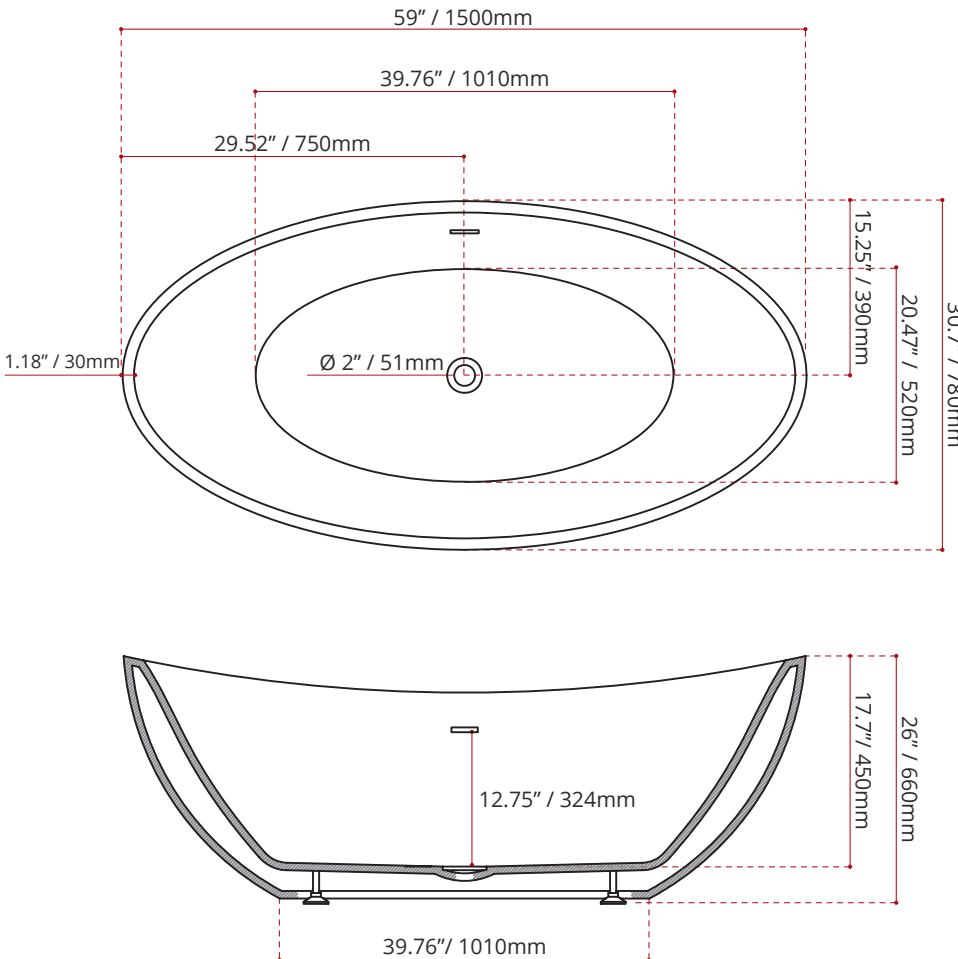

CUSTOMIZE YOUR TUB

ALL UPCHARGE OPTIONS ARE MADE TO ORDER
- NO REFUND - NO RETURN -

EXTERIOR FINISH OPTION

colourme
VALLEY

DISCLAIMER: Measurements may vary ± ¼" (Diagram Not to scale)