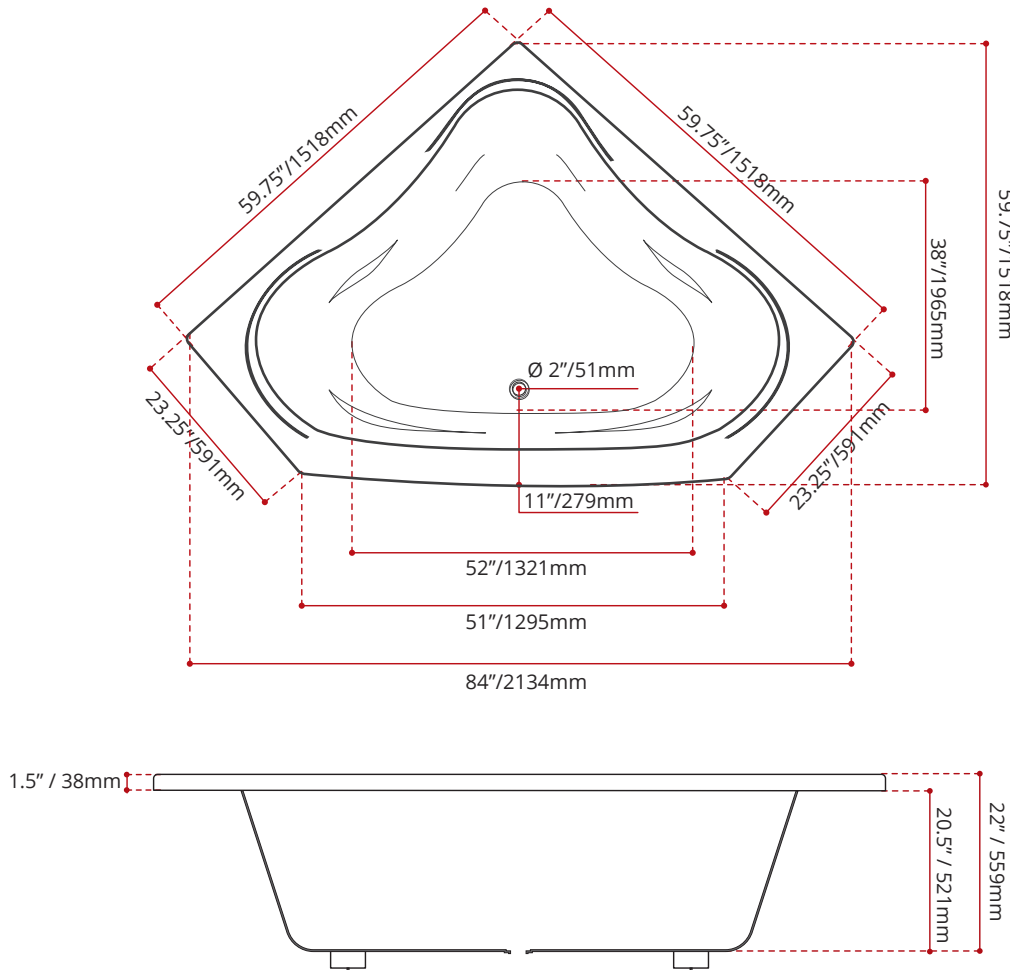

Product images are for illustration purposes only. Actual product(s) may vary.

<b>WHITE FINISH</b>
<b>MODEL No.</b>
<b>8111</b>

<b>BISCUIT FINISH</b>
<b>MODEL No.</b>
<b>8113</b>
<i>COLOUR OPTIONS ARE MADE TO ORDER - NO REFUND - NO RETURN -</i>

DIMENSIONS	WATER DEPTH	CAPACITY
<ul style="list-style-type: none"> <li>• Length: 59.75" / 1518mm</li> <li>• Width: 59.75" / 1518mm</li> <li>• Height: 22" / 559mm</li> </ul>	16.5" / 406mm Drain to overflow	116 gal. 439 litres of water

PRODUCT INFORMATION:	
<ul style="list-style-type: none"> <li>• Classic style</li> <li>• End center drain</li> <li>• Made in Canada</li> </ul>	<ul style="list-style-type: none"> <li>• Corner Drop-in installation</li> <li>• High gloss / Crack-resistant acrylic</li> <li>• Complies with CSA &amp; IAPMO standards</li> </ul>

SHIPPING INFORMATION:	
<ul style="list-style-type: none"> <li>• Length: 62" / 1575mm</li> <li>• Width: 62" / 1575mm</li> <li>• Height: 24" / 610mm</li> </ul>	<ul style="list-style-type: none"> <li>• Net Weight: 55.8 kg / 123 lbs</li> <li>• Gross Weight: 66.7 kg / 147 lbs</li> </ul>