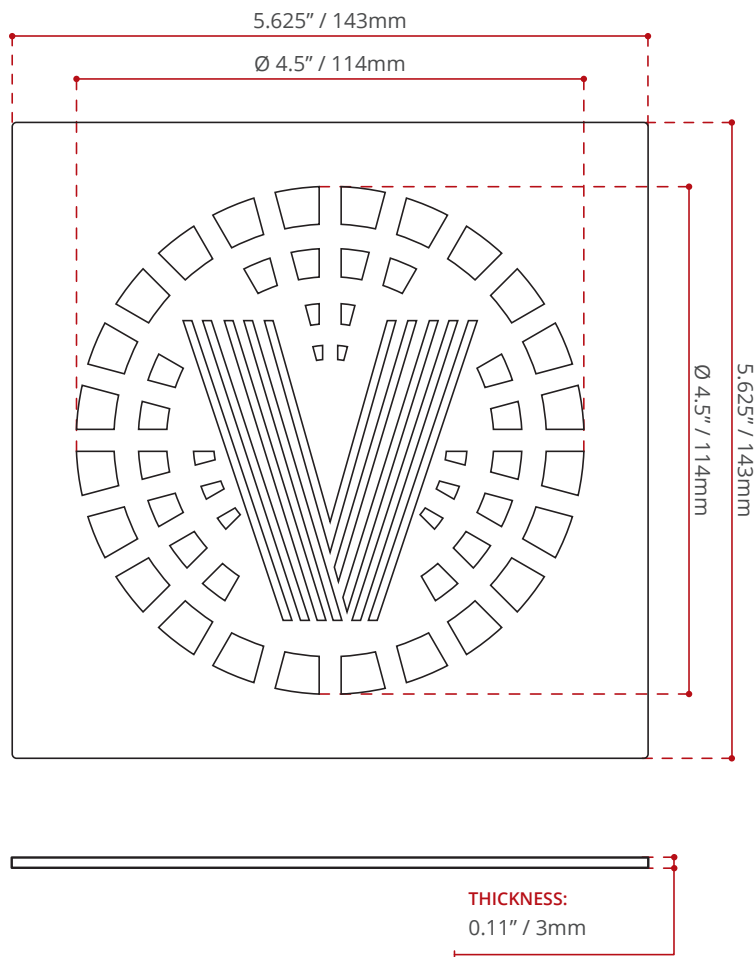

DESCRIPTION:

- Brushed Stainless Steel finish
- For use with JADE Shower Bases & Acrylic square drain shower bases
- Scratch and stain resistance

DISCLAIMER:

Measurements may vary $\pm \frac{1}{4}$ "
(Diagram Not to scale)