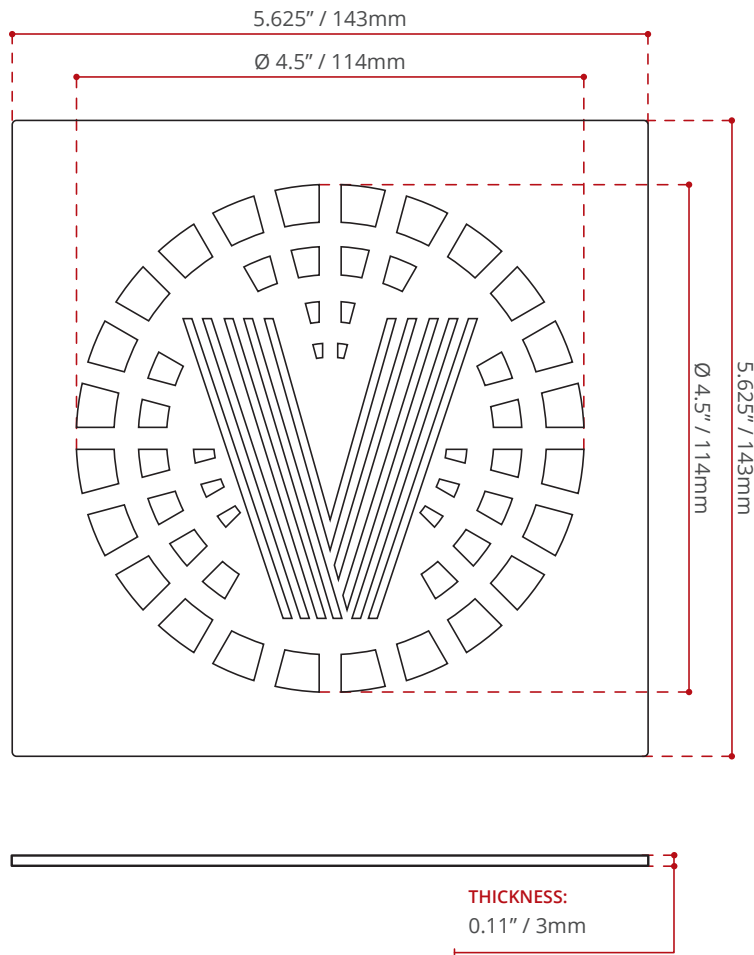

DESCRIPTION:

- Gold Stainless Steel finish
- For use with JADE Shower Bases & Acrylic square drain shower bases
- Scratch and stain resistance

DISCLAIMER:

Measurements may vary $\pm \frac{1}{4}$ "
(Diagram Not to scale)