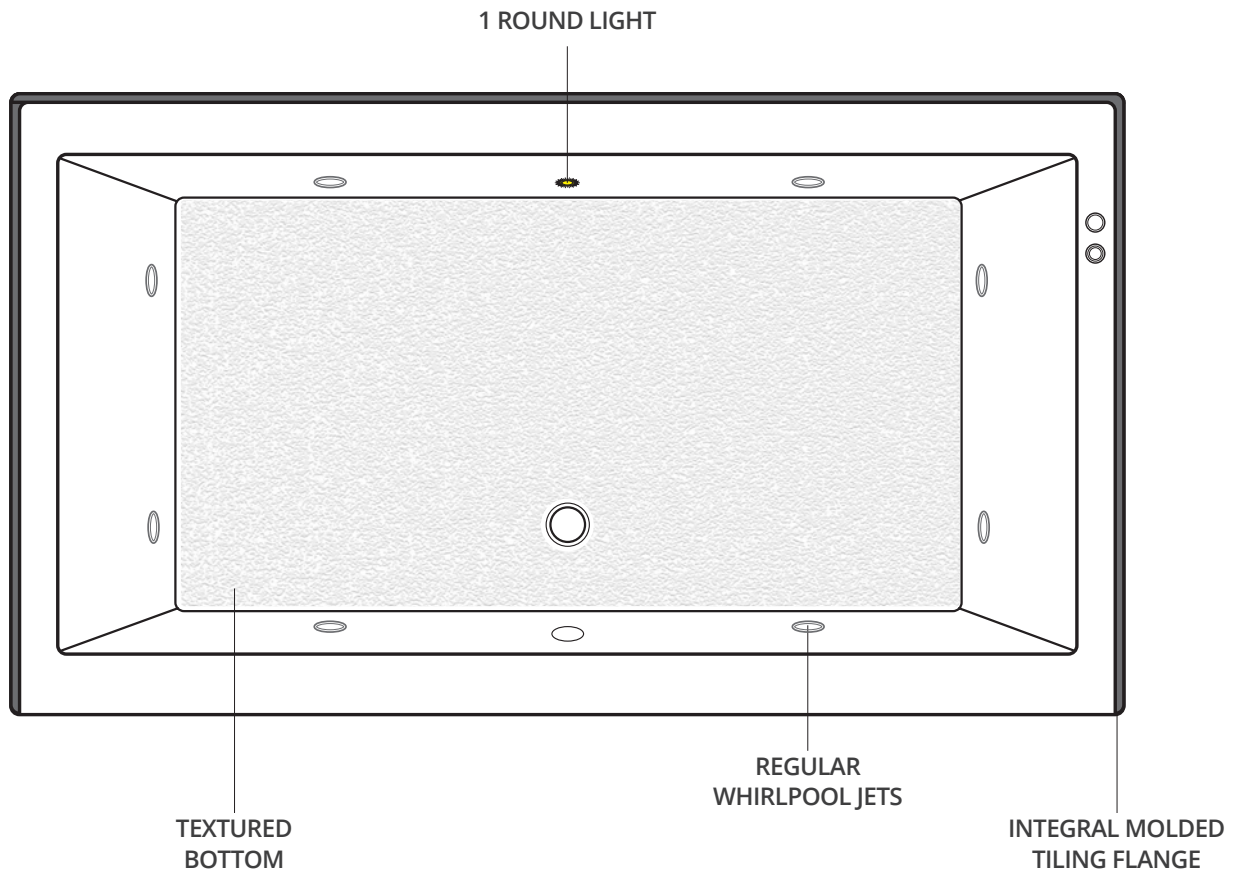

HOW TO CREATE THE MODEL NUMBER

When configuring a bathtub please follow the correct order of the configuration options

BATHTUB MODEL No. + **CUSTOMIZATIONS** + **JETTING OPTIONS** + **ACCESSORIES**

Let's break down an example — Here is Model No.

1281C47061A25

1281C47061A25 (CHICD6636DI WHITE FINISH)

1281**C47**061A25 (TEXTURED BOTTOM + INTEGRAL MOLDED TILING FLANGE)

1281C47**061**A25 (JETTING OPTIONS: 6 REGULAR WHIRLPOOL JETS (CHROME))

1281C47061**A25** (ACCESSORIES: 1 ROUND LIGHT (WHITE))

CHICD6636DI WHITE FINISH + TEXTURED BOTTOM + INTEGRAL MOLDED TILING FLANGE
+ 6 REGULAR WHIRLPOOL JETS (CHROME) + 1 ROUND LIGHT (WHITE)