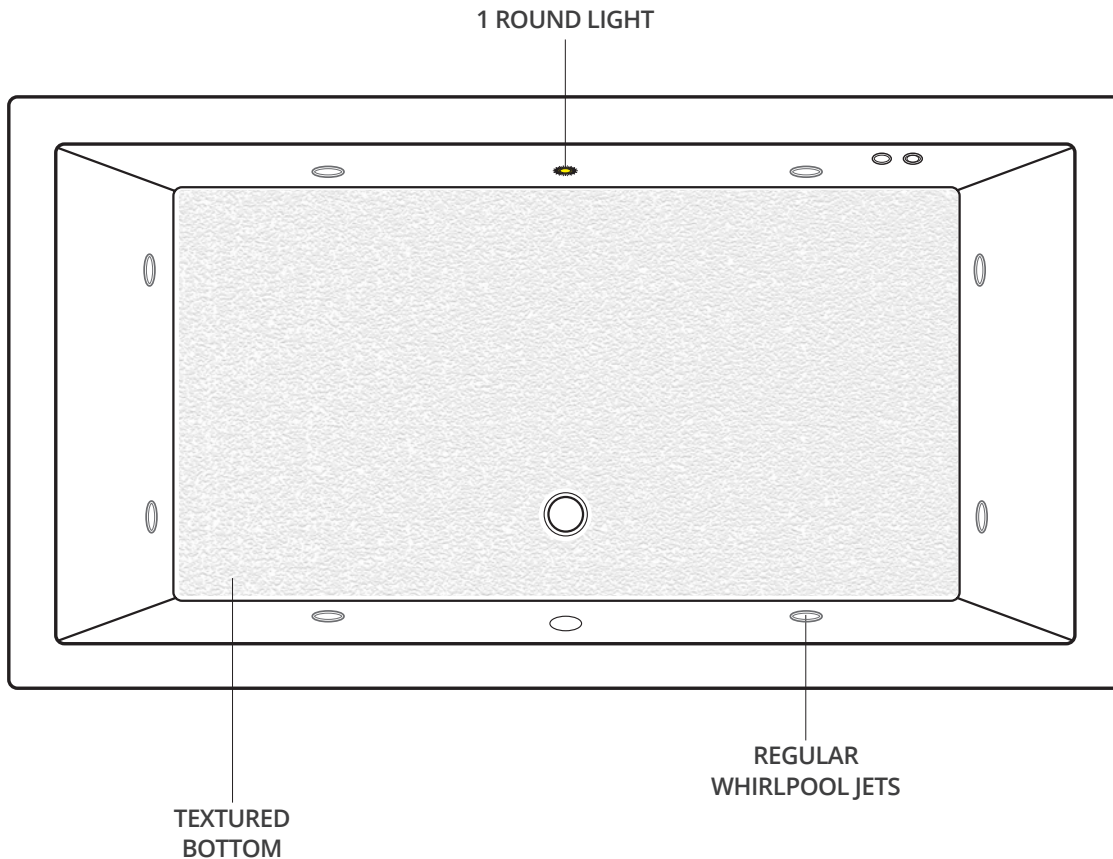

HOW TO CREATE THE MODEL NUMBER

When configuring a bathtub please follow the correct order of the configuration options

BATHTUB MODEL No. + **CUSTOMIZATIONS** + **JETTING OPTIONS** + **ACCESSORIES**

Let's break down an example — Here is Model No.

1371C4061A25

1371C4061A25 (CHICD6636UM WHITE FINISH)

1371**C4**061A25 (TEXTURED BOTTOM + INTEGRAL MOLDED TILING FLANGE)

1371C4**061**A25 (JETTING OPTIONS: 6 REGULAR WHIRLPOOL JETS)

1371C4061**A25** (ACCESSORIES: 1 ROUND LIGHT (WHITE))

CHICD6636UM WHITE FINISH + TEXTURED BOTTOM +
6 REGULAR WHIRLPOOL JETS (CHROME) + 1 ROUND LIGHT (WHITE)