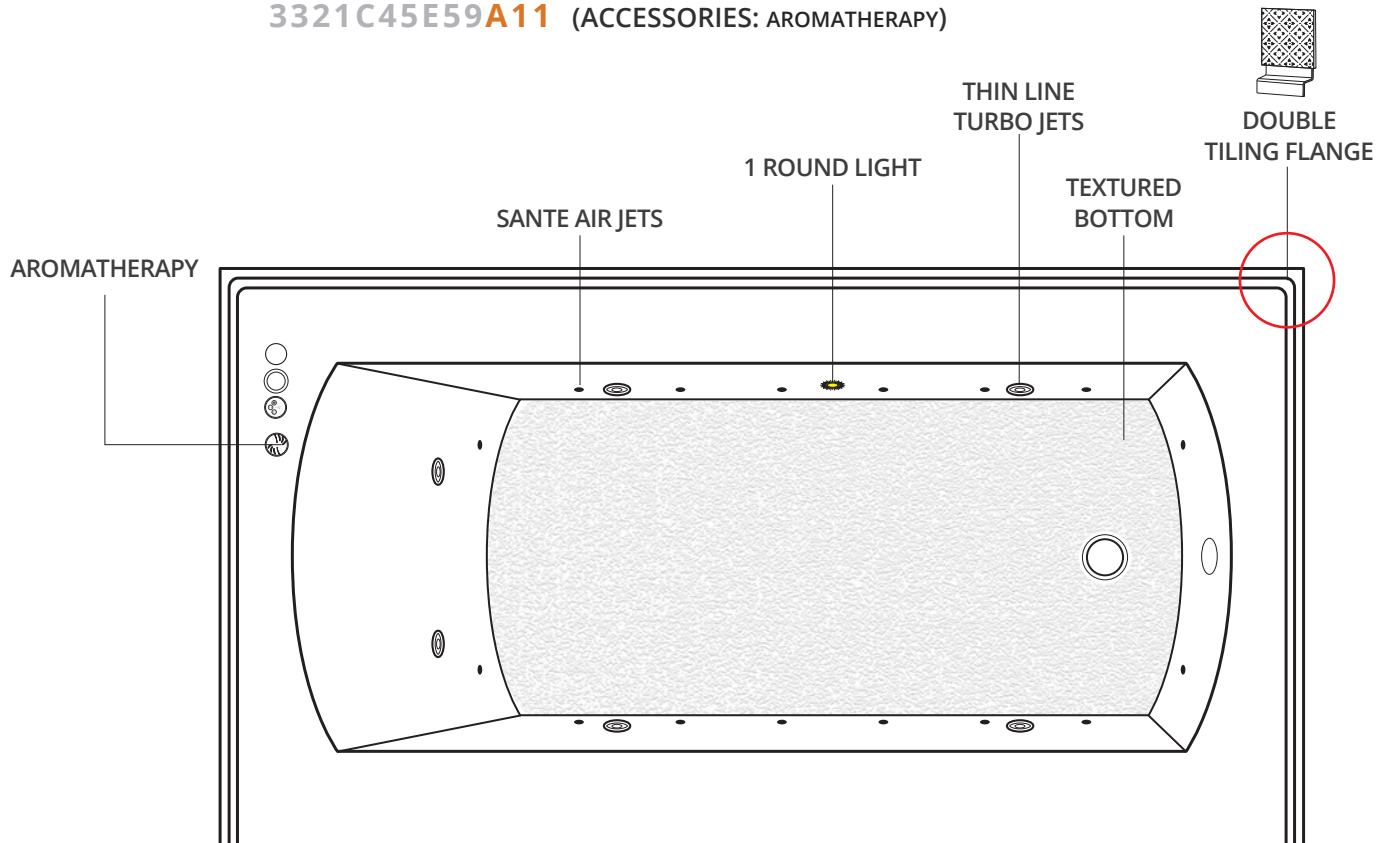

HOW TO CREATE THE MODEL NUMBER

When configuring a bathtub please follow the correct order of the configuration options

BATHTUB MODEL No. + **CUSTOMIZATIONS** + **JETTING OPTIONS** + **ACCESSORIES**

Let's break down an example — Here is Model No.

3321C45E59A11

3321C45E53A11 (POVO6032 RIGHT HAND DRAIN WHITE FINISH)

3321C45E53A11 (TEXTURED BOTTOM + DOUBLE TILING FLANGE)

3321C45E59A11 (JETTING OPTIONS: 16 SANTE AIR JETS (CHROME) + 1 ROUND LIGHT (WHITE) + 6 THIN LINE TURBO JETS (CHROME))

3321C45E59A11 (ACCESSORIES: AROMATHERAPY)

POVO6032SK RIGHT HAND DRAIN WHITE FINISH + TEXTURED BOTTOM + DOUBLE TILING FLANGE + 16 SANTE AIR JETS (CHROME) + 1 CHROMATHERAPY ROUND (WHITE) + 6 THIN LINE TURBO JETS (CHROME) + AROMATHERAPY