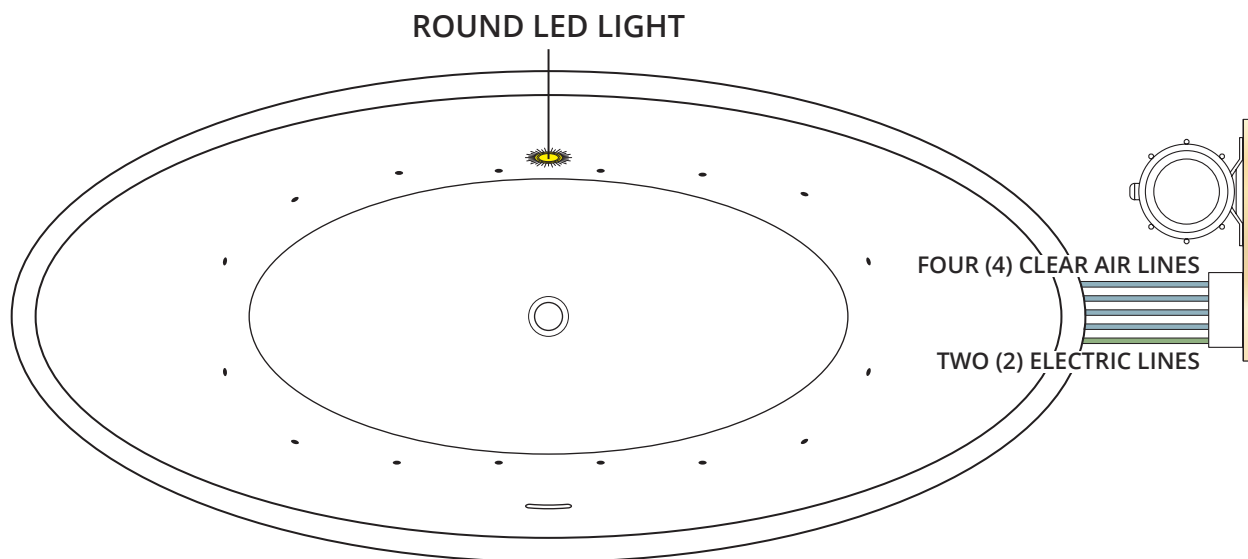

BATHTUB MODEL No. + **ColourME FINISH** + **JETTING OPTIONS**

Let's break down an example — Here is Model No.

CHARM 67 915GTB031

915GTB031
(CHARM67)

915GTB031
(GLOSS TIFFANY BLUE FINISH)

915GTB031
JETTING OPTIONS:
16 SANTÉ JETS (CHROME FINISH) + 1 ROUND LIGHT (WHITE FINISH)