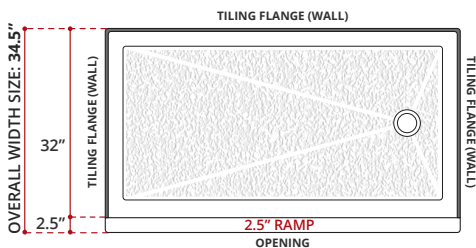

COLOUR OPTIONS ARE MADE TO ORDER - NO REFUND - NO RETURN -

BARRIER FREE SINGLE THRESHOLD CENTER DRAIN						
WHITE FINISH			BLACK FINISH		BISCUIT FINISH	
SIZE L x W x H	MODEL No.	LIST PRICE	MODEL No.	LIST PRICE	MODEL No.	LIST PRICE
60 x 60 x 1.75"	BSSTCD60601	$3,559	BSSTCD60602	$4,094	BSSTCD60603	$3,975

COLOUR OPTIONS ARE MADE TO ORDER - NO REFUND - NO RETURN -

BARRIER FREE DOUBLE THRESHOLD CENTER DRAIN						
WHITE FINISH			BLACK FINISH		BISCUIT FINISH	
SIZE L x W x H	MODEL No.	LIST PRICE	MODEL No.	LIST PRICE	MODEL No.	LIST PRICE
60 x 60 x 1.75"	BSDTCD60601	$3,559	BSDTCD60602	$4,094	BSDTCD60603	$3,975

ALL BARRIER FREE SHOWER BASES COME WITH TEXTURED BOTTOM

IMPORTANT: Valley's Barrier Free bases are manufactured with a 2.5" ramp, which is an add-on to the threshold side of the base.

COLLAPSIBLE SHOWER THRESHOLD

MODEL No.	FINISH	LIST PRICE
C9	WHITE	$750

- Collapsible threshold for barrier free shower bases
- Easily collapses when a wheelchair rolls over it
- Easy to Install
- 5 foot in length
- Only available in white
- Complies with CSA & IAPMO standards

CUSTOMIZE YOUR SHOWER BASE

ALL UPCHARGE OPTIONS ARE MADE TO ORDER - NO REFUND - NO RETURN -

AVAILABLE CUSTOMIZATION OPTIONS	MODEL NUMBER	LIST PRICE
DOUBLE TILING FLANGE	C5	Add $ 158