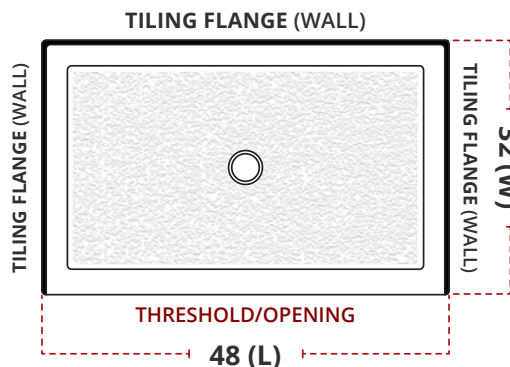

HOW TO READ:
SHOWER BASE MODEL NUMBERS

MODEL	SIZE
SSTCD48321	48" x 32" x 3"

SIZE / MEASUREMENTS

(LENGTH (OPENING) X WIDTH X THRESHOLD HEIGHT)

Example: 48 x 32 x 3"

48(L) x 32(W) x 3"(H) (Inches)

MODEL NUMBER

Example: SSTCD48301

S ST CD 4832 1
01 02 03 04 05

01 S: Shower Base

02 THRESHOLD OPTION:

ST: Single Threshold; DT: DOuble Threshold; TT: Triple Threshold

03 DRAIN OPTIONS OPTION:

CD: Center Drain; OD: Offset Drain; LD: Linear Drain; SD: Square Drain

04 SIZE: LxW

4832: Size 48" (Entry/opening) x 32"(W)

05 COLOUR FINISH OPTION:

1: White colour; 2: Black colour; 3: Biscuit colour;

HOW TO CREATE THE MODEL NUMBER

When configuring a shower base please follow the correct order of the configuration options

SHOWER BASE MODEL No. + CUSTOMIZATIONS

Let's break down an example — Here is Model No.

SSTCD48321C4

SSTCD48321C4 (SHOWER BASE MODEL NUMBER)

SSTCD48321C4 (TEXTURED BOTTOM)