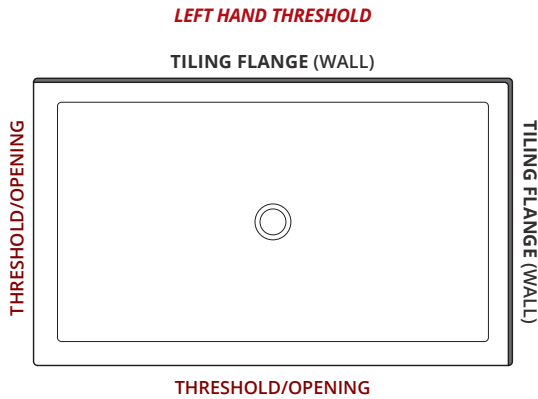

STAINLESS STEEL DRAIN COVER NOT INCLUDED. PLEASE REFER TO OUR DRAIN COVER OPTIONS ON PAGE

SHOWER BASES

STAINLESS STEEL SQUARE DRAIN COVER FINISH	MODEL NUMBER	LIST PRICE
BRUSHED STAINLESS STEEL	VSS-DCB	$420
GOLD STAINLESS STEEL	VSS-DCGLD	
GUN METAL STAINLESS STEEL	VSS-DCGMB	
MATTE BLACK STAINLESS STEEL	VSS-DCMBLK	

CUSTOMIZE YOUR SHOWER BASE

ALL UPCHARGE OPTIONS ARE MADE TO ORDER - NO REFUND - NO RETURN - FOR MORE INFORMATION AND PRICES SEE PAGE: 4

AVAILABLE CUSTOMIZATION OPTIONS	MODEL NUMBER	LIST PRICE
TEXTURED BOTTOM	C4	Add $ 263
DOUBLE TILING FLANGE	C5	Add $ 158

AVAILABLE CUSTOMIZATION OPTIONS	MODEL NUMBER	LIST PRICE
TEXTURED BOTTOM + DOUBLE TILING FLANGE	C45	Add $ 420