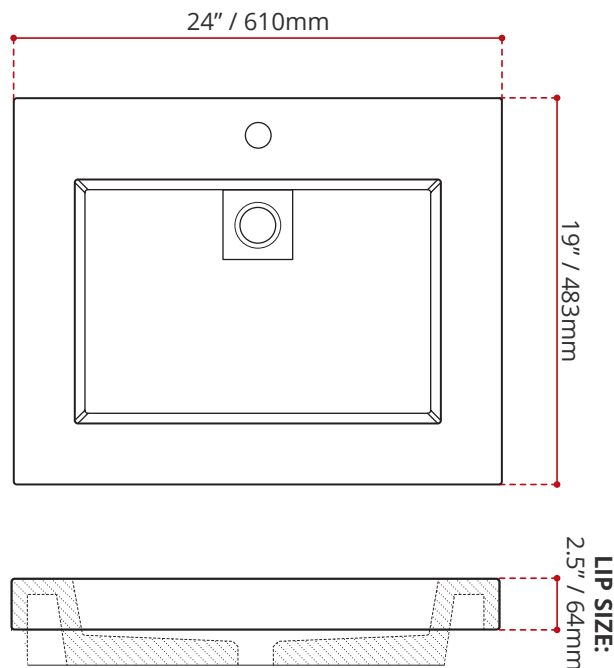

MW: Matte White; GW: Gloss White; ColourMe

03 LIP SIZE OPTIONS:

25: 2.5" Lip size; 1: 1" Lip size

04 HOLE DRILLING OPTIONS:

1H: Single hole faucet drilling (One hole); NH: No hole

CHISD (2419SDW)

SHILA STONE
BASINS