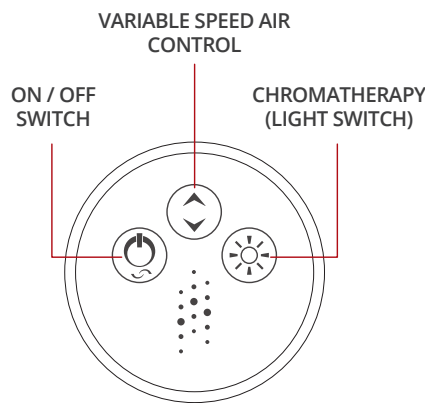

AIR JETS: BENEFITS OF AIR MASSAGE

In an air jetting system, an air blower pushes air through multiple jets strategically installed within the bathtub. Air is pre-warmed to body temperature through a heating element within the blower for additional comfort. An air massage system relaxes your muscles, and also stimulates the production of natural analgesic hormones known as endorphins. Variable speed settings means you can choose the pressure that best fits your needs, whether that's a soft and caressing effect or a more vigorous pressure. Valley's air jetting systems offer incomparable therapeutic benefits and ultimate physical relaxation.

Valley's unique Air Jet System comes with a 600 watts heater blowing hot air into your bath. The air massage completely surrounds your body offering a thorough massage with millions of preheated air bubbles that surround every part of your body.

Simply enjoy your air massage bathtub without worrying about hygiene. Each and every time the system is used, an automatic purge cycle will clean and dry your jets with very hot air and make sure that everything is perfectly clean time after time.

No water circulates or remains stagnant in the air hoses, so no worries about proliferation of bacteria or molds.

AIR JET CONTROL PADS

Air Jet options will come with a Round White control pad

* FREESTANDING BATHUBS CAN HOLD UPTO 16 AIR JETS NOT 24 AIR JETS

AIR JETS			
	MODEL No.	DESCRIPTION	LIST PRICE
  LATERAL AIR JETS	011	16 JETS (CHROME FINISH) + 1 ROUND LIGHT (WHITE FINISH)	$ 3,133
	012	16 JETS (BRUSHED NICKEL FINISH) + 1 ROUND LIGHT (WHITE FINISH)	$ 3,349
	013	24 JETS (CHROME FINISH) + 1 ROUND LIGHT (WHITE FINISH)	$ 3,565
	014	24 JETS (BRUSHED NICKEL FINISH) + 1 ROUND LIGHT (WHITE FINISH)	$ 3,781
  AIR ILLUSION JETS	025	16 JETS + 1 ROUND LIGHT - WHITE FINISH	$ 3,367
	026	24 JETS + 1 ROUND LIGHT - WHITE FINISH	$ 3,799
  SANTÉ AIR JETS	031	16 JETS (CHROME FINISH) + 1 ROUND LIGHT (WHITE FINISH)	$ 3,117
	032	16 JETS (WHITE FINISH) + 1 ROUND LIGHT (WHITE FINISH)	$ 3,367
	033	24 JETS (CHROME FINISH) + 1 ROUND LIGHT (WHITE FINISH)	$ 3,315
	034	24 JETS (WHITE FINISH) + 1 ROUND LIGHT (WHITE FINISH)	$ 3,565
  ZEN AIR JETS	041	16 JETS (CHROME FINISH) + 1 ROUND LIGHT (WHITE FINISH)	$ 3,502
	042	16 JETS (BRUSHED NICKEL FINISH) + 1 ROUND LIGHT (WHITE FINISH)	$ 3,934
	043	24 JETS (CHROME FINISH) + 1 ROUND LIGHT (WHITE FINISH)	$ 4,042
	044	24 JETS (BRUSHED NICKEL FINISH) + 1 ROUND LIGHT (WHITE FINISH)	$ 4,474