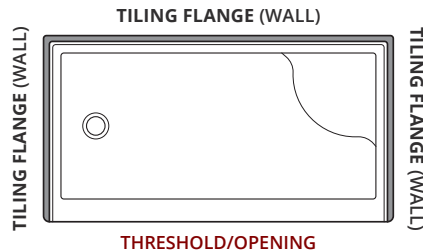

SHOWER BASE WITH SEAT									
	WHITE FINISH			BLACK FINISH			BISCUIT FINISH			
	SIZE L x W x H	MODEL No.		LIST PRICE	MODEL No.		LIST PRICE	MODEL No.		LIST PRICE
LEFT HAND DRAIN RIGHT HAND SEAT		RIGHT HAND DRAIN RIGHT HAND SEAT	LEFT HAND DRAIN RIGHT HAND SEAT		RIGHT HAND DRAIN RIGHT HAND SEAT	LEFT HAND DRAIN RIGHT HAND SEAT		RIGHT HAND DRAIN RIGHT HAND SEAT		
60 x 30 x 21.5"	SWSOD6030L1	SWSOD6030R1	$1,372	N/A			SWSOD6030L3	SWSOD6030R3	$1,788	
60 x 32 x 21.5"	SWSOD6032L1	SWSOD6032R1	$1,372				SWSOD6032L3	SWSOD6032R3	$1,788	
60 x 36 x 21.5"	SWSOD6036L1	SWSOD6036R1	$1,693				SWSOD6036L3	SWSOD6036R3	$2,109	
* 60 x 42 x 21.5"	SWSOD6042L1	SWSOD6042R1	$2,281				SWSOD6042L3	SWSOD6042R3	$2,697	
* 60 x 48 x 21.5"	SWSOD6048L1	SWSOD6048R1	$2,281				SWSOD6048L3	SWSOD6048R3	$2,697	

* 60 X 42 & 60 X 48 SHOWER BASE WITH SEAT ARE MADE TO ORDER - NO REFUND - NO RETURN -

DRAIN WILL ALWAYS BE OPPOSITE SIDE FROM SEAT

LEFT HAND DRAIN LOCATION - RIGHT HAND SEAT