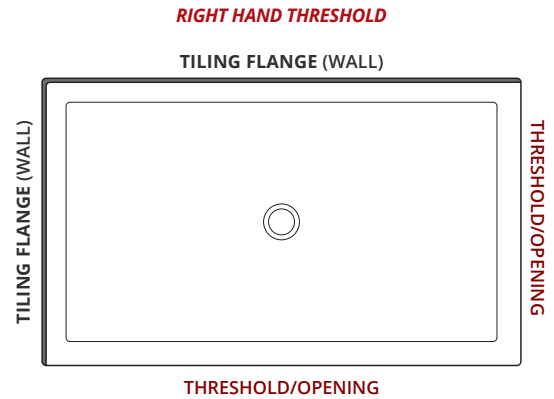

STAINLESS STEEL DRAIN COVER NOT INCLUDED. PLEASE REFER TO OUR DRAIN COVER OPTIONS ON PAGE

SHOWER BASES

STAINLESS STEEL SQUARE DRAIN COVER FINISH	MODEL NUMBER	LIST PRICE
BRUSHED STAINLESS STEEL	VSS-DCB	$420
GOLD STAINLESS STEEL	VSS-DCGLD	
GUN METAL STAINLESS STEEL	VSS-DCGMB	
MATTE BLACK STAINLESS STEEL	VSS-DCMBLK	

CUSTOMIZE YOUR SHOWER BASE

ALL UPCHARGE OPTIONS ARE MADE TO ORDER - NO REFUND - NO RETURN - FOR MORE INFORMATION AND PRICES SEE PAGE: 4

AVAILABLE CUSTOMIZATION OPTIONS	MODEL NUMBER	LIST PRICE
TEXTURED BOTTOM	C4	Add $ 263
DOUBLE TILING FLANGE	C5	Add $ 158

AVAILABLE CUSTOMIZATION OPTIONS	MODEL NUMBER	LIST PRICE
TEXTURED BOTTOM + DOUBLE TILING FLANGE	C45	Add $ 420