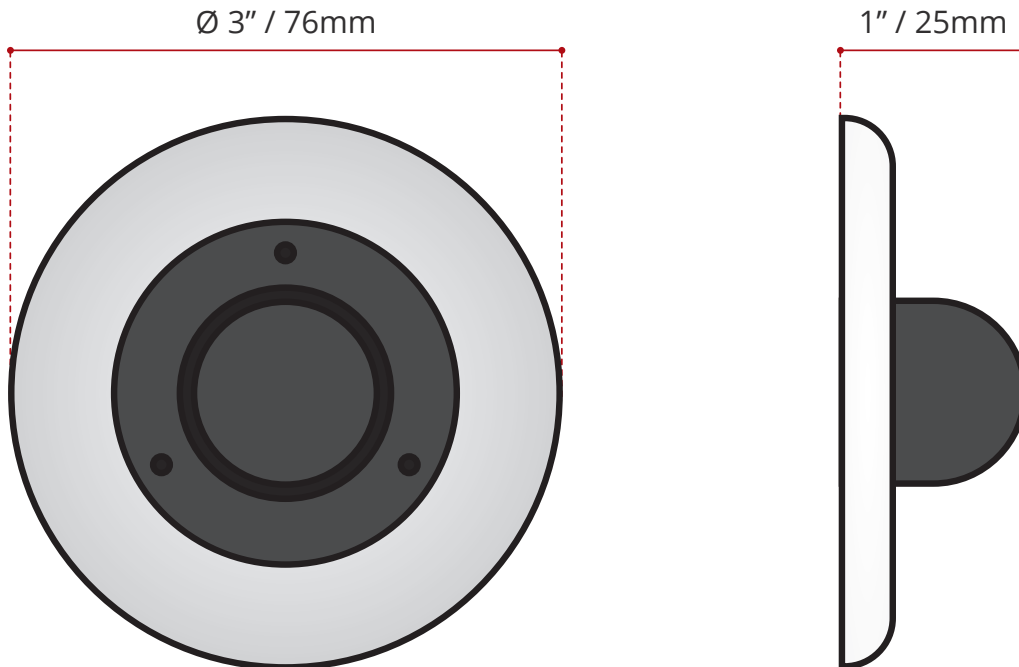

PRODUCT INFORMATION:

- Whirlpool V-Masseuse Jet single jet
- Chrome Finish

SHIPPING INFORMATION:

- Length: 5" / 127mm
- Width: 5" / 127mm
- Height: 5" / 127mm
- Net Weight: 0.5kg / 1.1lbs.
- Gross Weight: 0.75kg / 1.6lbs.

DISCLAIMER: Measurements may vary ± ¼" (Diagram Not to scale)