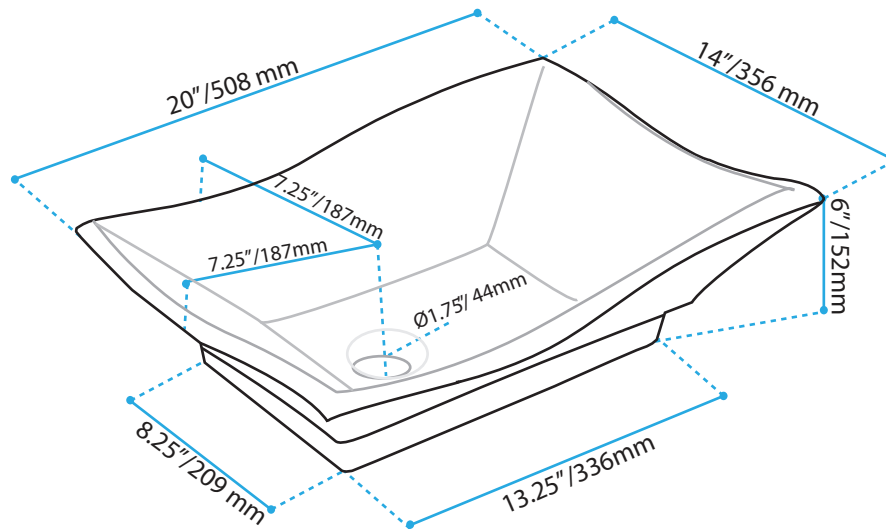

Affordable Luxury

Above Counter Lavatory

Colour	Net Weight	Gross Weight
Gold		

Customer Service Call
Toll Free: 1.877.398.8827
Web Site: www.valleyacrylic.com
Email: purchasing@valleyacrylic.com
Fax: 604.820.0124

All Measurements: ± 5 mm
(Diagram not to scale)