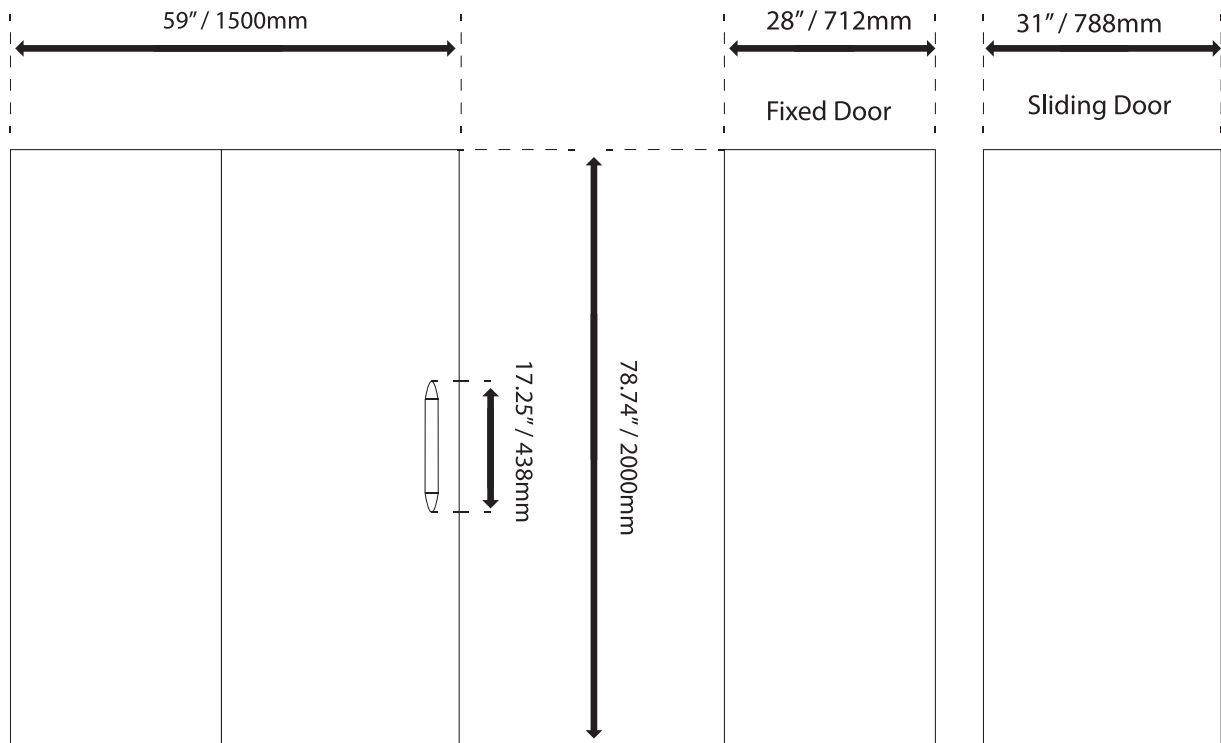

Affordable Luxury

Shower Door

Description: Rolling Door & A Single Fixed Panel

Glass Thickness: 10 mm Fixed Panel and Door

Door Height: 78.74"

Glass Type: Clear, Tempered Glass

SD10B-150 for 60" Opening

Material	Color	Net Weight	Gross Weight	Shipping Dimensions
Stainless Steel	Polished Stainless Steel Handle: Chrome and gold plated brass	79kg / 174lbs	85kg / 187lbs	80" x 33" x 4.25" 2032mm x 838mm x 108mm