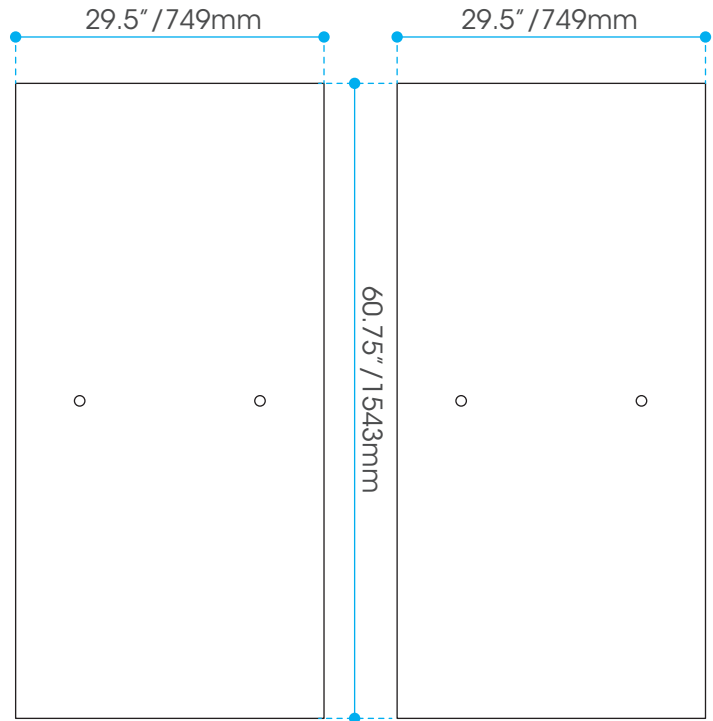

Affordable Luxury

TD-716 Tub Door

Handle:

17.25" / 438mm

Description:

- Chrome finish.
- Glass Thickness: 6" and 8"

Available Finish

Chrome Finish

Shipping Dimensions

63 x 31 x 3" / 1600 x 787 x 76mm

Net Weight

Gross Weight

kg / lbs

kg / lbs