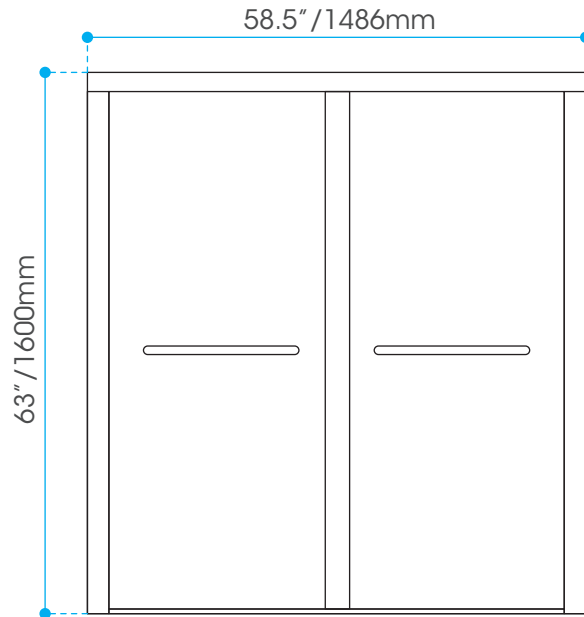

Affordable Luxury

TD-716 Tub Door

Handle:

17.25" / 438mm

Description:

- Chrome finish.
- Glass Thickness: 6" and 8"

Available Finish

Chrome Finish

Shipping Dimensions

63 x 31 x 3" / 1600 x 787 x 76mm

Net Weight

Gross Weight

kg / lbs

kg / lbs