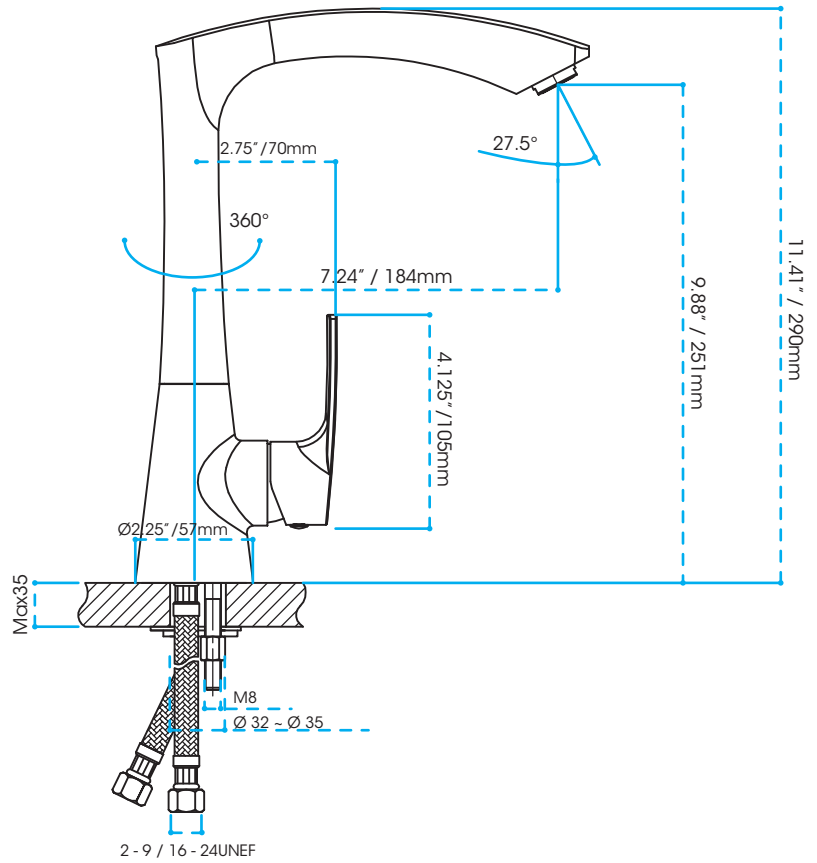

Single Lever Faucet

Description:

- Solid brass construction
- Triple-plated chrome finish
- Flow rate: 1.51 GPM - 5.7 LPM

Flow Rate

1.51 GPM (Gallon Per Minute)	5.7 LPM (Litre Per Minute)
---------------------------------	-------------------------------

Available Finish

Chrome

Shipping Dimensions

16 x 11 x 2.75" / 410 x 279 x 70mm

Net Weight

1.86 Kg / 4.05 lbs

Gross Weight

2.44 Kg / 5.40 lbs