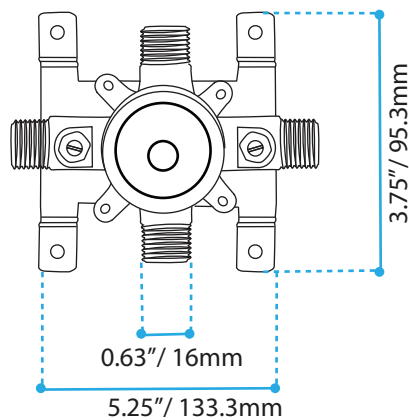

Affordable Luxury

Pressure Balance Valve

Features:

- Volume control shower valve
- Solid brass construction
- Ceramic cartridge
- Rough-in & trim included

Finish	Net Weight	Gross Weight (kgs)	Shipping Dimensions
Chrome			