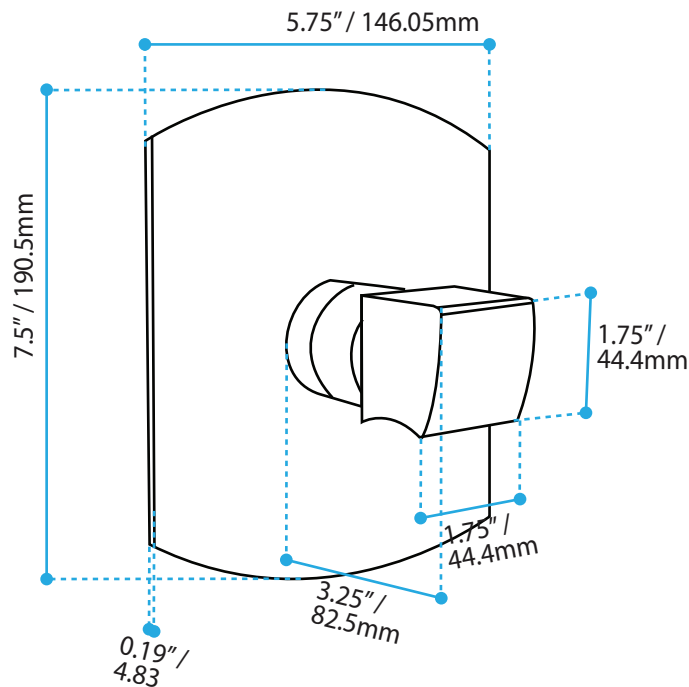

Affordable Luxury

Pressure Balance Valve

Features:

- Volume control shower valve
- Solid brass construction
- Ceramic cartridge
- Rough-in & trim included

Finish	Net Weight	Gross Weight (kgs)	Shipping Dimensions
Chrome			