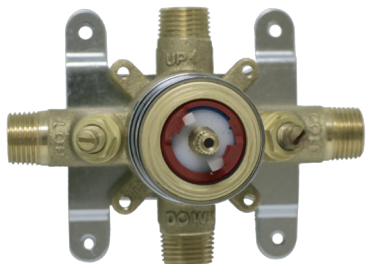

Affordable Luxury

Pressure Balance Valve

Features:

- Volume control shower valve
- Solid brass construction
- Ceramic cartridge
- Rough-in & trim included

Finish	Net Weight	Gross Weight (kgs)	Shipping Dimensions
Chrome			