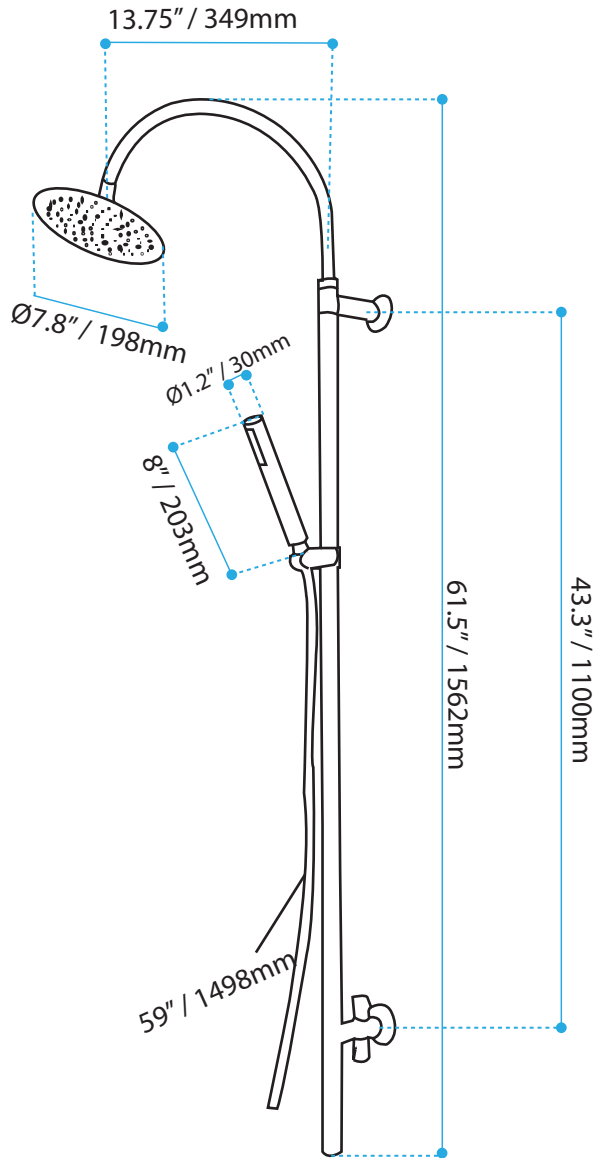

Affordable Luxury

Hand Shower with Slide Rail
& Rain Shower Combo

- Built-in Diverter
- Solid brass construction
- Triple-plated chrome finish
- Round, low profile minimalist design rain shower head
- hand-spray with slide rail
- Flow rate: 5.6GPM @65PSI

Customer Service Call
Toll Free: 1.877.398.8827
Web Site: www.valleyacrylic.com
Email: purchasing@valleyacrylic.com
Fax: 604.820.012

Measurements may vary $\pm 1/4"$ / 6mm
(Diagram not to scale)