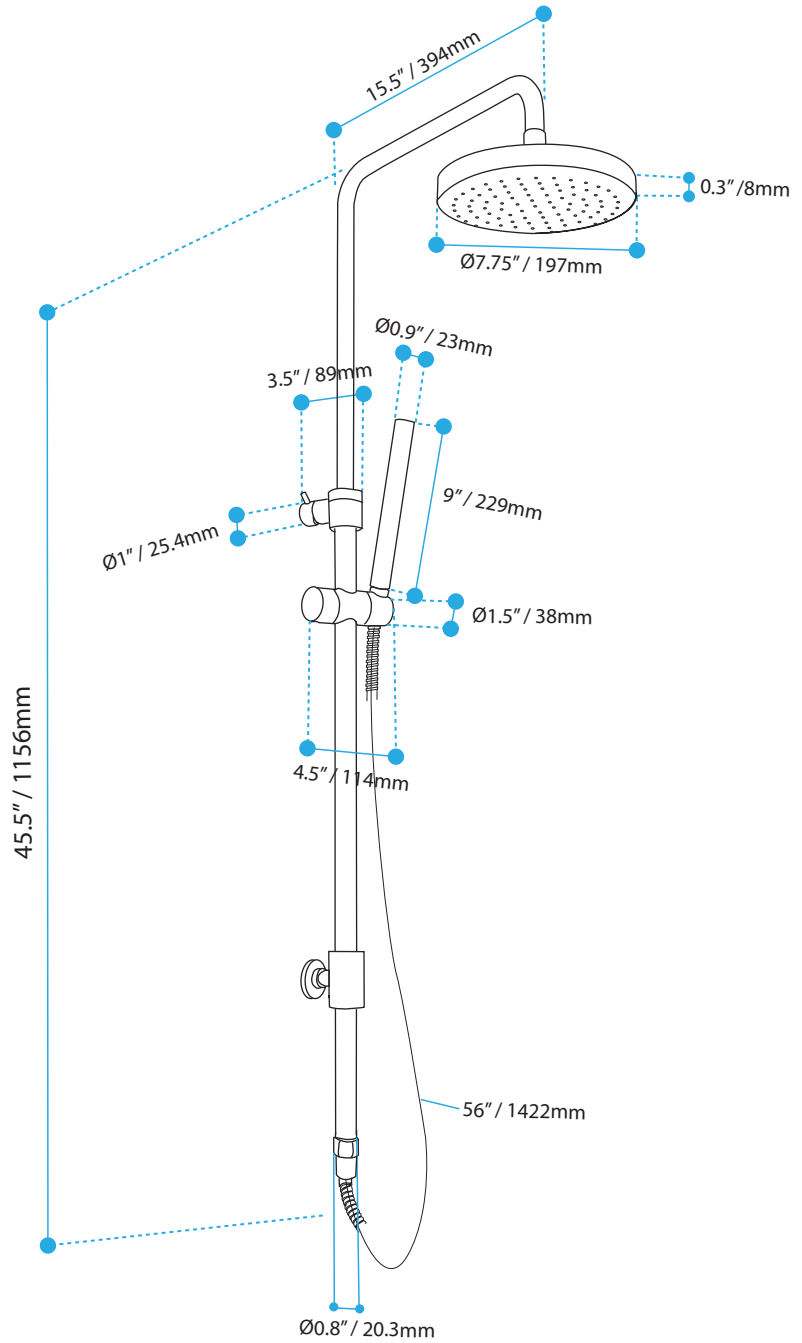

Affordable Luxury

Valley Hand Shower, Slide Bar Rain Head Combo Round

Customer Service Call
Toll Free: 1.877.398.8827
Web Site: www.valleyacrylic.com
Email: purchasing@valleyacrylic.com
Fax: 604.820.012

Measurements may vary $\pm 1/4"$ / 6mm
(Diagram not to scale)