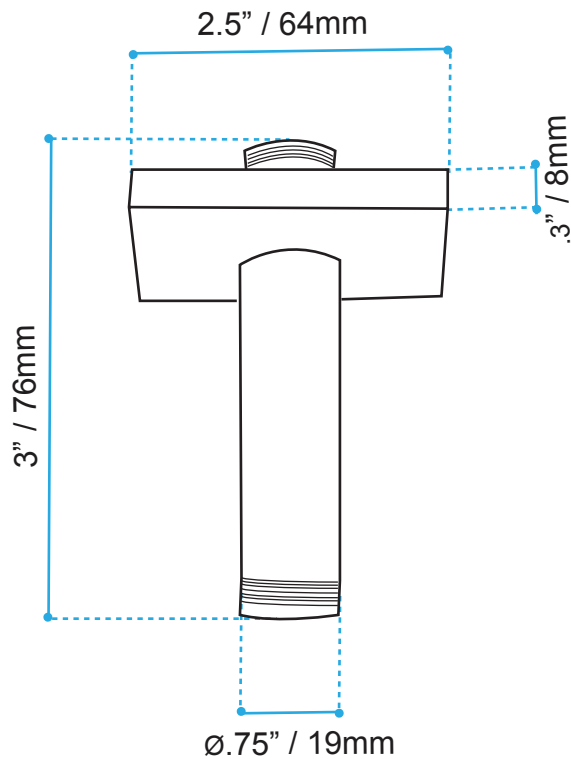

Affordable Luxury

3" Round Ceiling Arm with Square Flange

Features

- Brass body
- 1/2" NPT male inlet

Finish Options

- Chrome

Code Compliance

Complies with CSA Standards