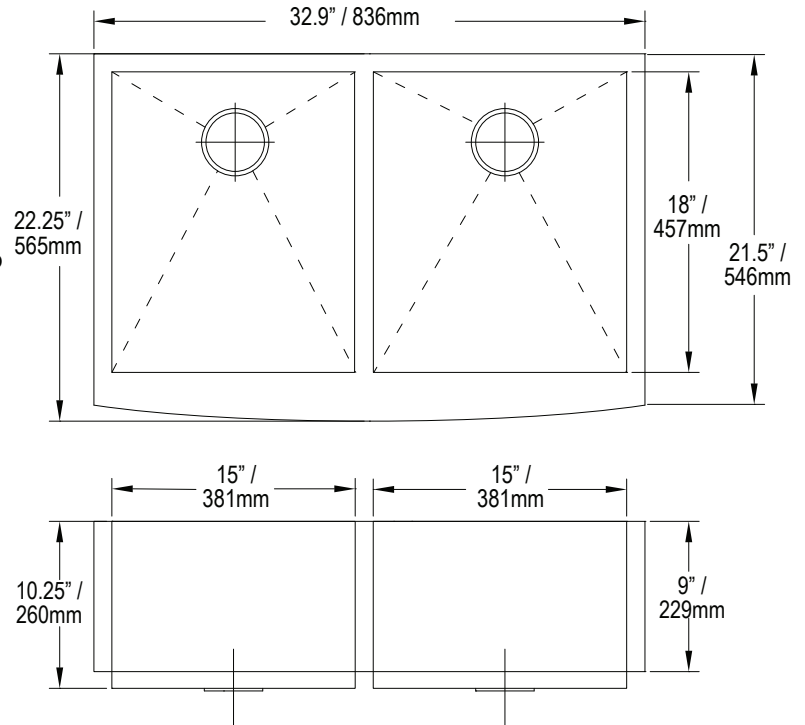

VALLEY

SAPR3320A

Apron DOUBLE BOWL

Affordable Luxury

BRAND:
VALLEY

PRODUCT INFO:
Apron DOUBLE BOWL

FEATURES:
_ Handcrafted from a panel of stainless steel
_ T-304 stainless steel, 16 guage
_ StoneGuard Undercoated over rubber pad
_ Offset drain, 3 1/2" (89mm) drain opening

FINISH:
All Satin

MINIMUM CABINET SIZE:
36" / 914mm

DIMENSIONS:
15" x 18" x 9" / 381mm x 457mm x 229mm bowl
32.9" x 22.25" x 10.25" / 836mm x 565mm x 260mm deep

Customer Service Call
Toll Free: 1.877.398.8827
Web Site: www.valleyacrylic.com
Email: purchasing@valleyacrylic.com
Fax: 604.820.0124

All Measurements: +/- 5 mm
(Diagram not to scale)
Complies with CSA Standards